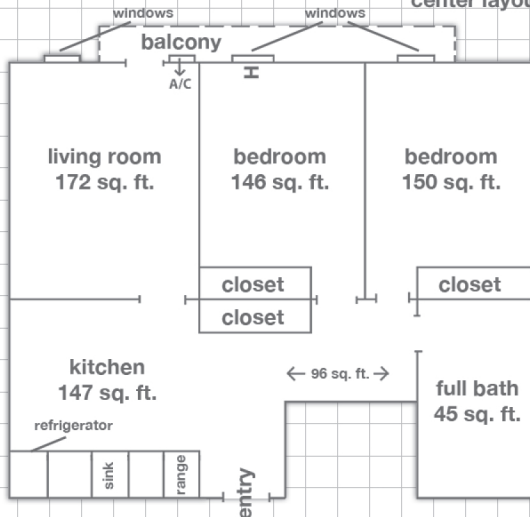

**Ringenberg, Gabbard, Giffin, & Hampton
center layout**