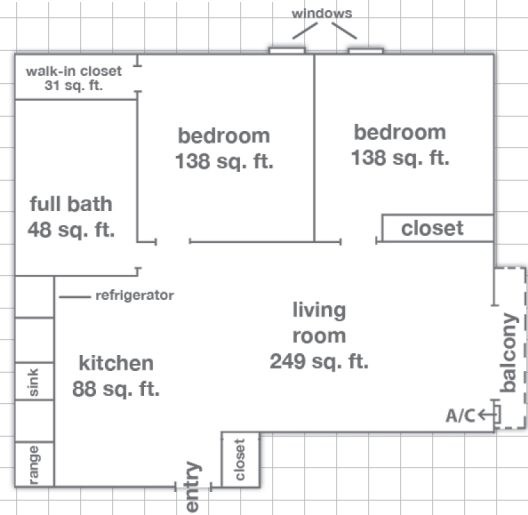

Saunders & Cooper