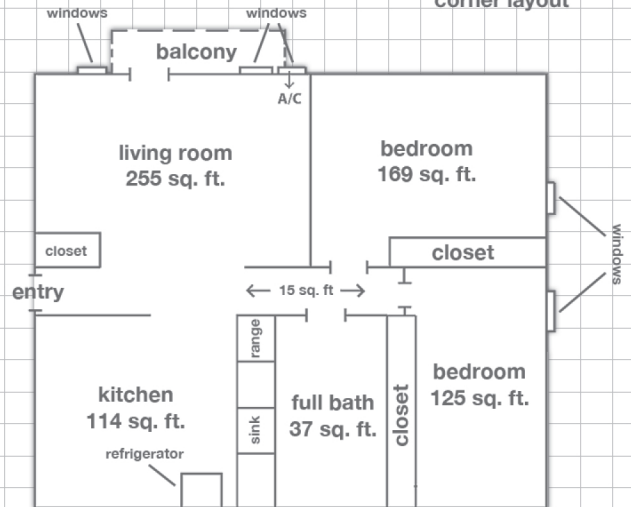

**Ringenberg, Gabbard, Giffin, & Hampton
corner layout**