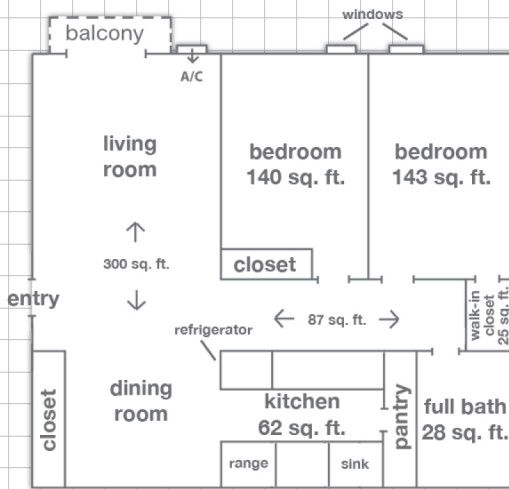

UNIVERSITY COURT

Information available at WWW.EIU.EDU/HOUSING

Elliott