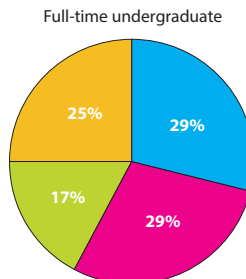

Scholarships will be awarded to students who meet the criteria based on their admission date until funds have been exhausted. Students admitted conditionally pending receipt of final transcripts due to in-progress courses at their community college will be considered for the scholarship, provided their final transcript arrives by the deadline, and they still meet the eligibility criteria. The deadline for having final transcripts in

for full admission is the start of classes. Financial aid notifications will be disbursed through the Office of Financial Assistance and credited toward educational costs on the student's account—half in the fall semester and the other half in the spring semester. This scholarship is renewable with an institutional cumulative GPA of 3.0 or better.

Did You Know?

- UIS tuition rate is guaranteed at the time of enrollment for all four years.
- Almost 70% of all UIS students receive some financial aid.

79% resident undergraduates pay less than full tuition and fees

2022–23 Tuition & Fees

Illinois Residents

Tuition & Fees	$12,087
Room & Board	$10,410
Total	$22,497

Note: These figures are subject to change by the University of Illinois Board of Trustees. New tuition rates are typically shared in the spring before taking effect.

What Students Pay (Percent of students & families)

True Cost:

- $0
- $1–$2,999
- $3,000 to less than full tuition
- Full tuition and fees

Residence Life

go.uis.edu/reslife

Over 1,000 students choose to live in our residence halls, townhomes and apartments.

Student Life

uis.edu/studentlife

With more than 90 clubs and organizations, every star gets to shine at UIS!