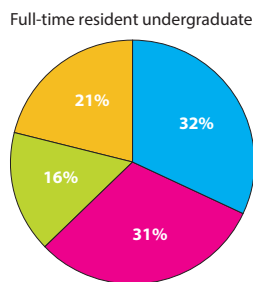

Scholarships will be awarded to students who meet the criteria based on their admission date until funds have been exhausted. Students admitted conditionally pending receipt of final transcripts due to in-progress courses at their community college will be considered for the scholarship, provided their final transcript arrives by the deadline, and they still meet the eligibility criteria. The deadline for having final transcripts in

for full admission is the start of classes. Financial aid notifications will be disbursed through the Office of Financial Assistance and credited toward educational costs on the student's account—half in the fall semester and the other half in the spring semester. This scholarship is renewable with an institutional cumulative GPA of 3.0 or better.

Did You Know?

- UIS tuition rate is guaranteed at the time of enrollment for all four years.
- Almost 70% of all UIS students receive some financial aid.

79% resident undergraduates pay less than full tuition and fees

2022–23 Tuition & Fees

Illinois Residents

Tuition & Fees	$12,087
Room & Board	$10,410
Total	$22,497

Note: These figures are subject to change by the University of Illinois Board of Trustees. New tuition rates are typically shared in the spring before taking effect.

What Students Pay (Percent of students & families)

True Cost:

- $0
- $1–$2,999
- $3,000 to less than full tuition
- Full tuition and fees

Residence Life

go.uis.edu/reslife

Over 1,000 students choose to live in our residence halls, townhomes and apartments.

Student Life

uis.edu/studentlife

With more than 90 clubs and organizations, every star gets to shine at UIS!