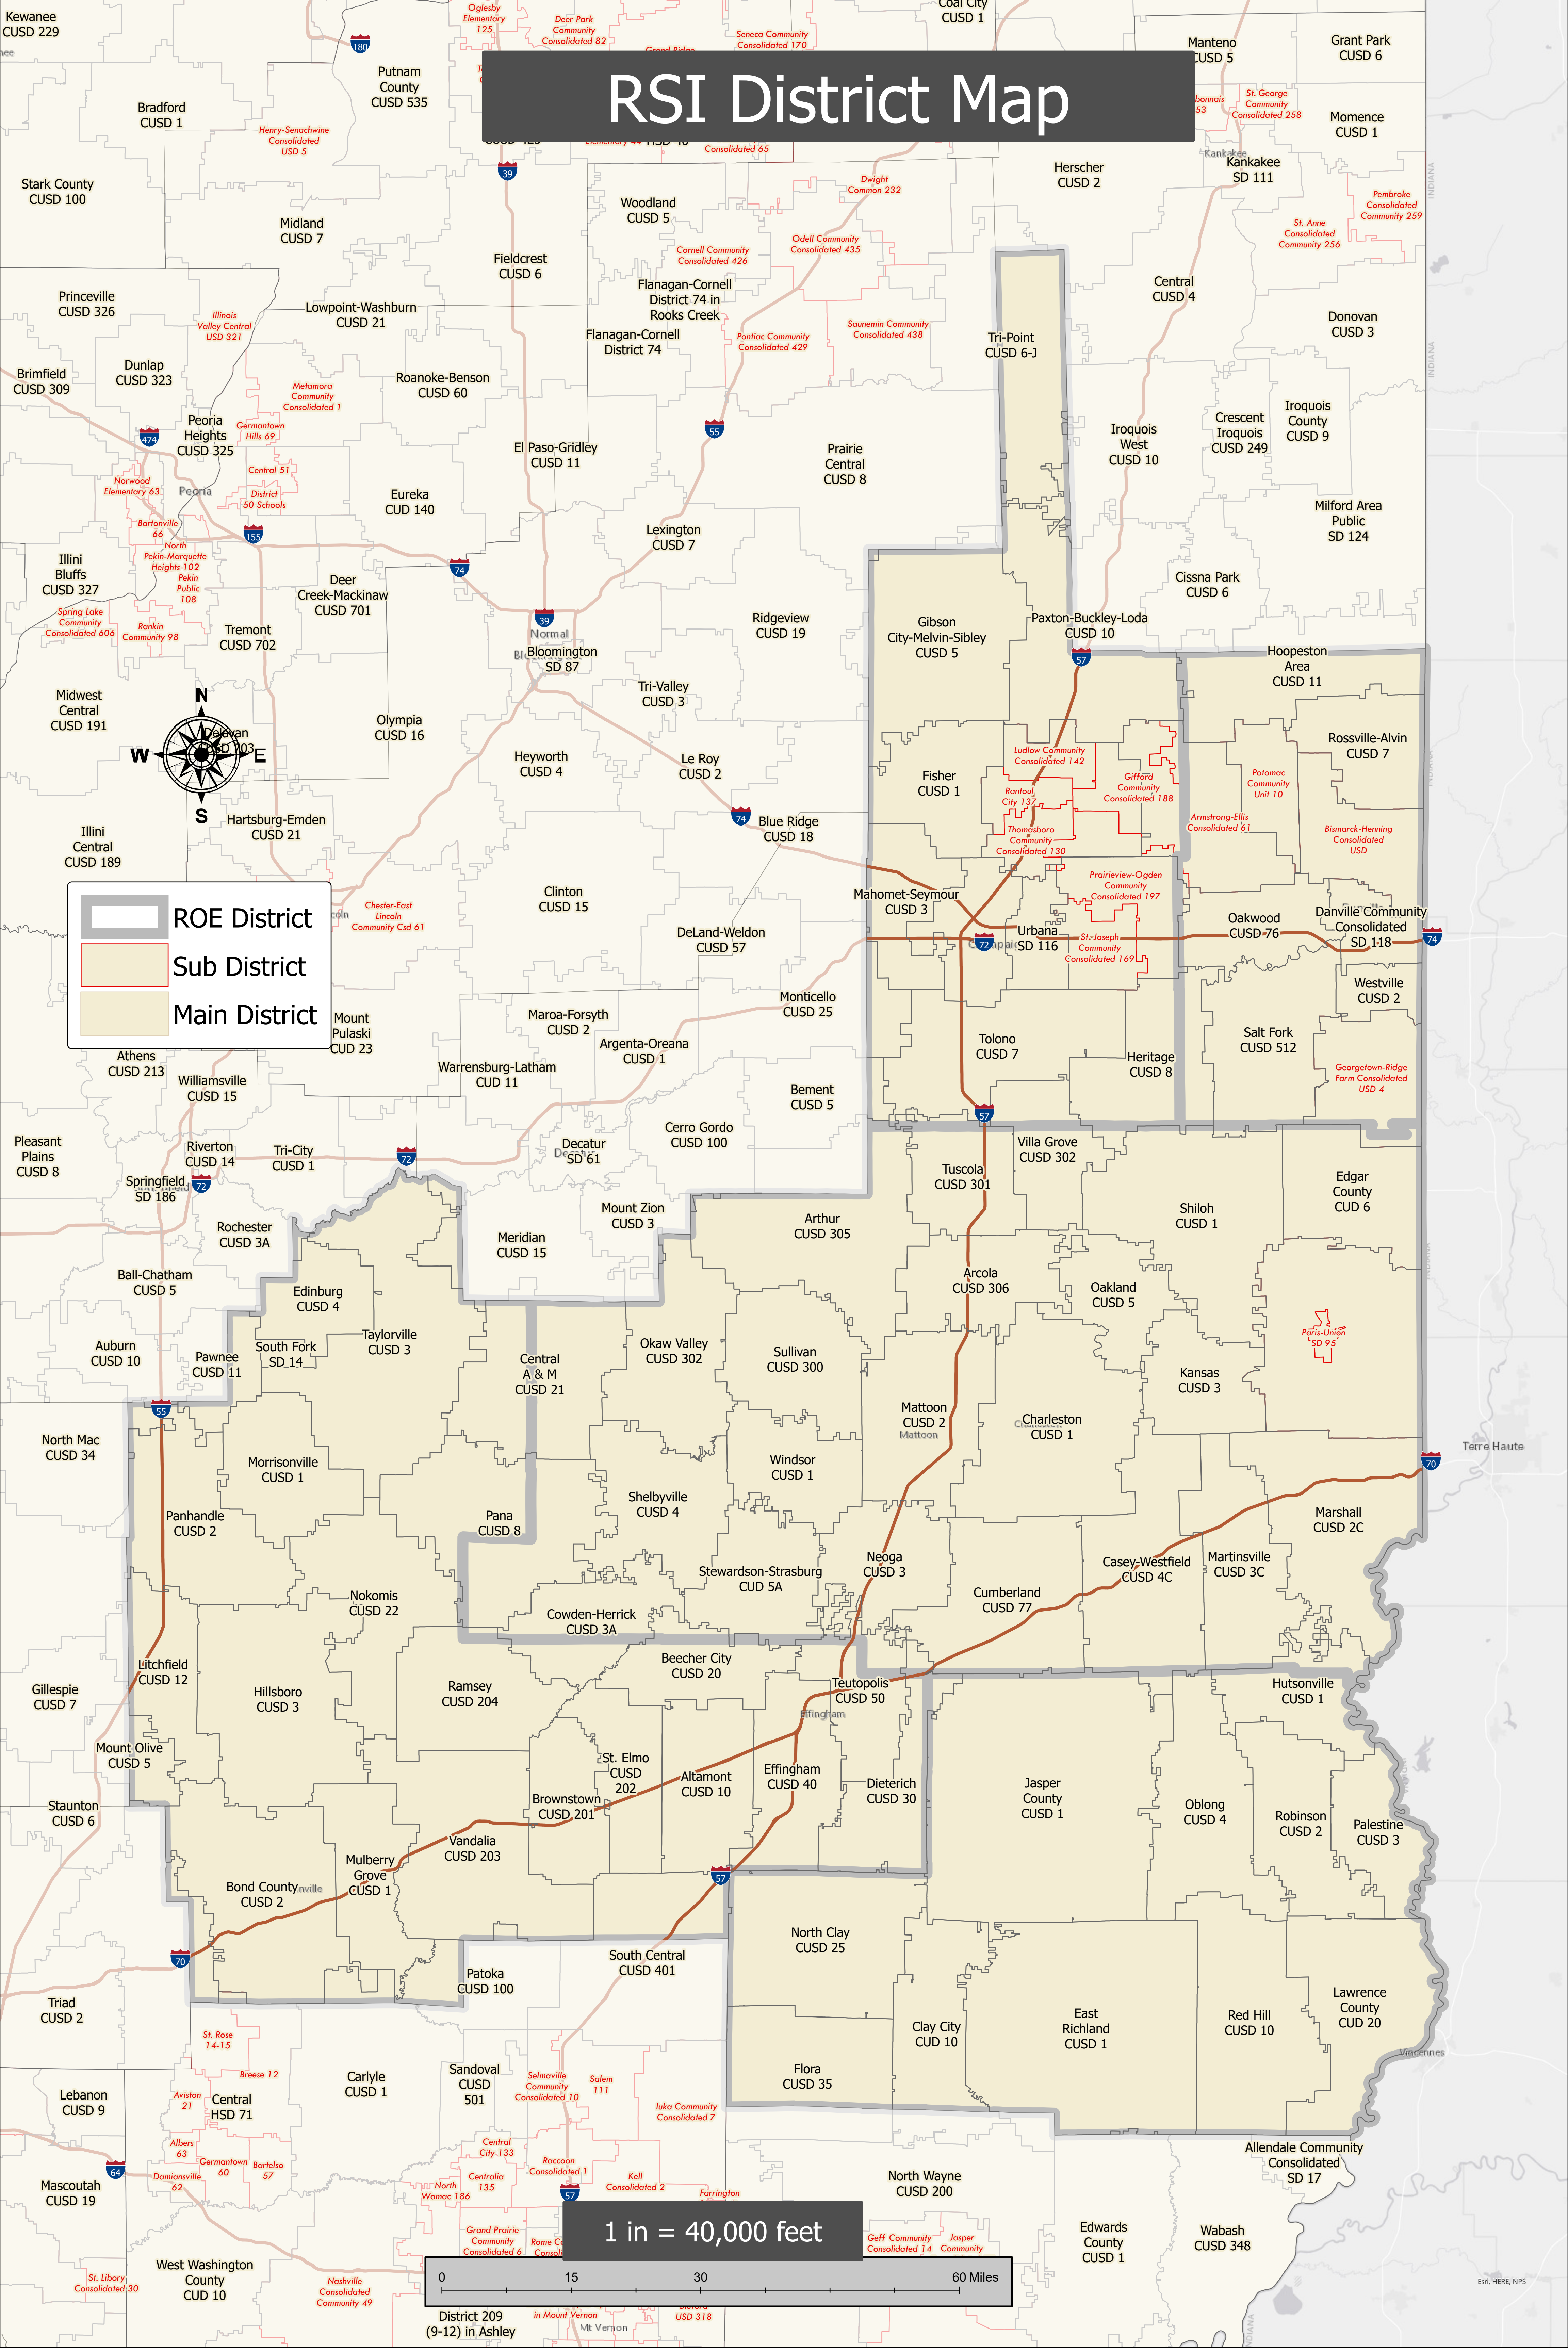

RSI District Map

Legend

- ROE District
- Sub District
- Main District

1 in = 40,000 feet

District 209 (9-12) in Ashley