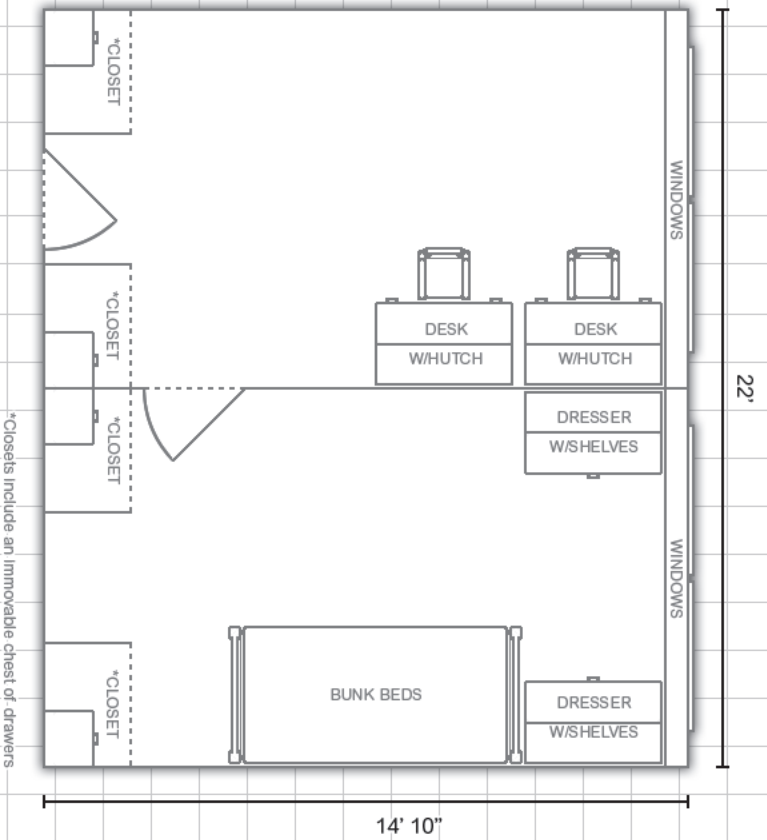

THOMAS HALL :

Information available at www.eiu.edu/housing

Physical Single Room

[Rooms 103, 152, 203, 252, 303, 352, and 452]

Deluxe Double Room:

[Rooms 401, 405, 409, 413, 417, 421, and 425]

Double Room:

DEPARTMENT:

Housing and Dining Services

EASTERN ILLINOIS UNIVERSITY*

Bedding: Bedding in all rooms measure 80" X 39" (X-long twin)

Furnishings: Rooms are carpeted and feature stackable, loftable and bunkable furniture