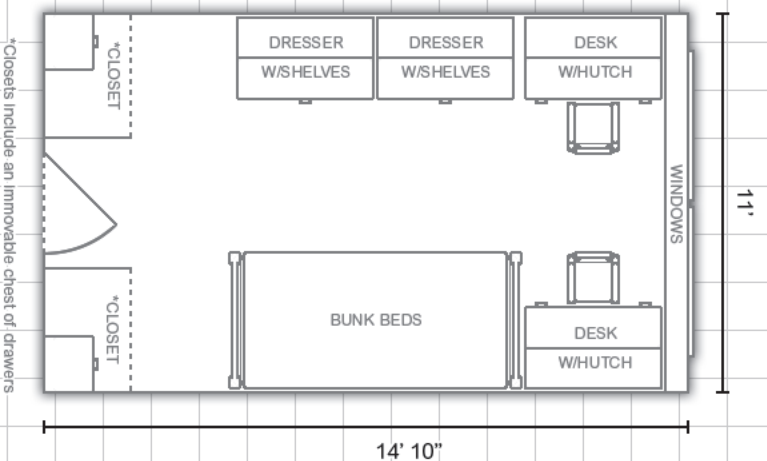

THOMAS HALL :

Information available at www.eiu.edu/housing

Physical Single Room

[Rooms 103, 152, 203, 252, 303, 352, and 452]

Deluxe Double Room:

[Rooms 401, 405, 409, 413, 417, 421, and 425]

Double Room:

DEPARTMENT:

Housing and Dining Services

EASTERN ILLINOIS UNIVERSITY*

Bedding: Bedding in all rooms measure 80" X 39" (X-long twin)

Furnishings: Rooms are carpeted and feature stackable, loftable and bunkable furniture