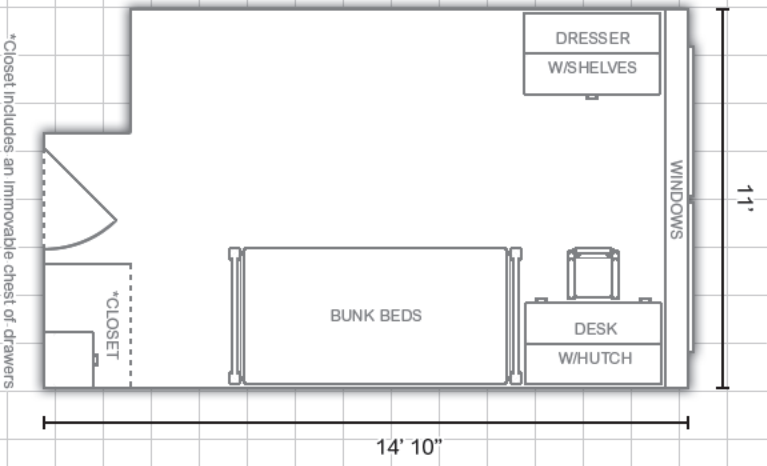

THOMAS HALL :

Information available at www.eiu.edu/housing

Physical Single Room

[Rooms 103, 152, 203, 252, 303, 352, and 452]

Deluxe Double Room:

[Rooms 401, 405, 409, 413, 417, 421, and 425]

Double Room:

DEPARTMENT:

Housing and Dining Services

EASTERN ILLINOIS UNIVERSITY*

Bedding: Bedding in all rooms measure 80" X 39" (X-long twin)

Furnishings: Rooms are carpeted and feature stackable, loftable and bunkable furniture