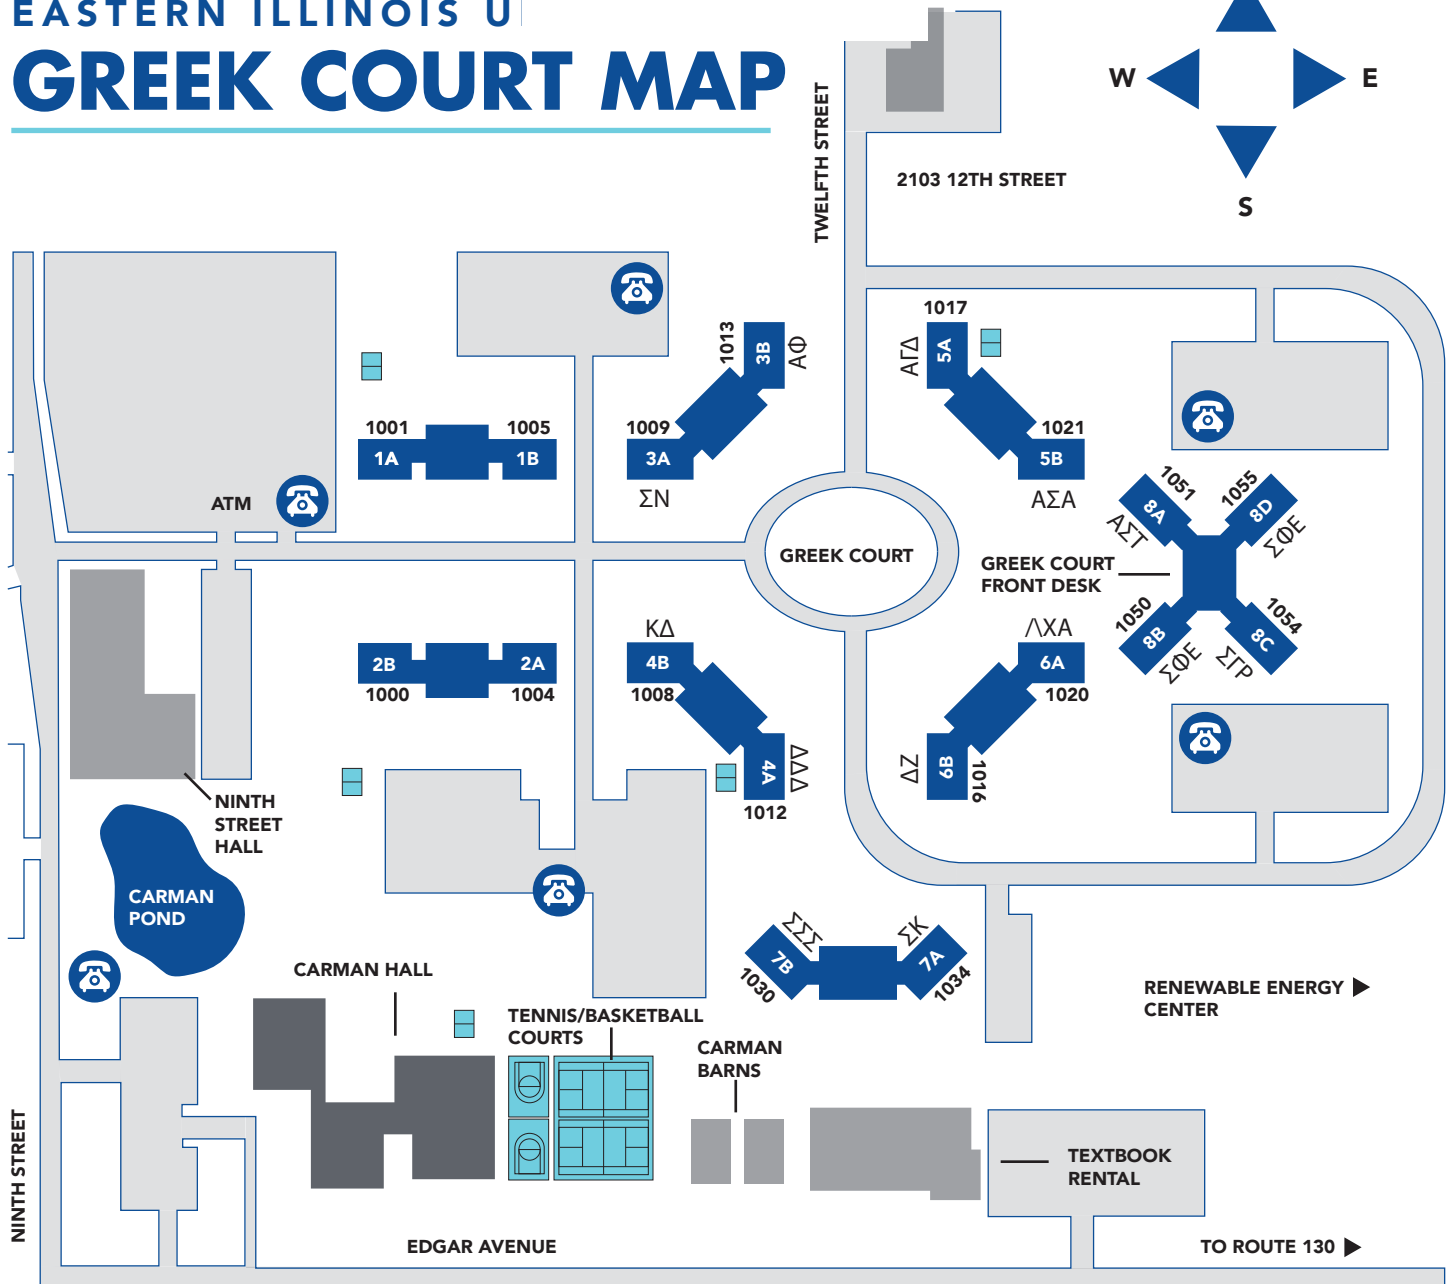

EASTERN ILLINOIS U GREEK COURT MAP

CAMPUS BUILDING LEGEND

map not to scale

- GREEK COURT
- RESIDENCE HALL
- ACADEMIC/SERVICE BUILDING
- STREET/PARKING
- EMERGENCY PHONE
- VOLLEYBALL/BASKETBALL/TENNIS COURTS

*Street Addresses: All on-campus fraternity or sorority residences are located on Greek Court unless otherwise noted.