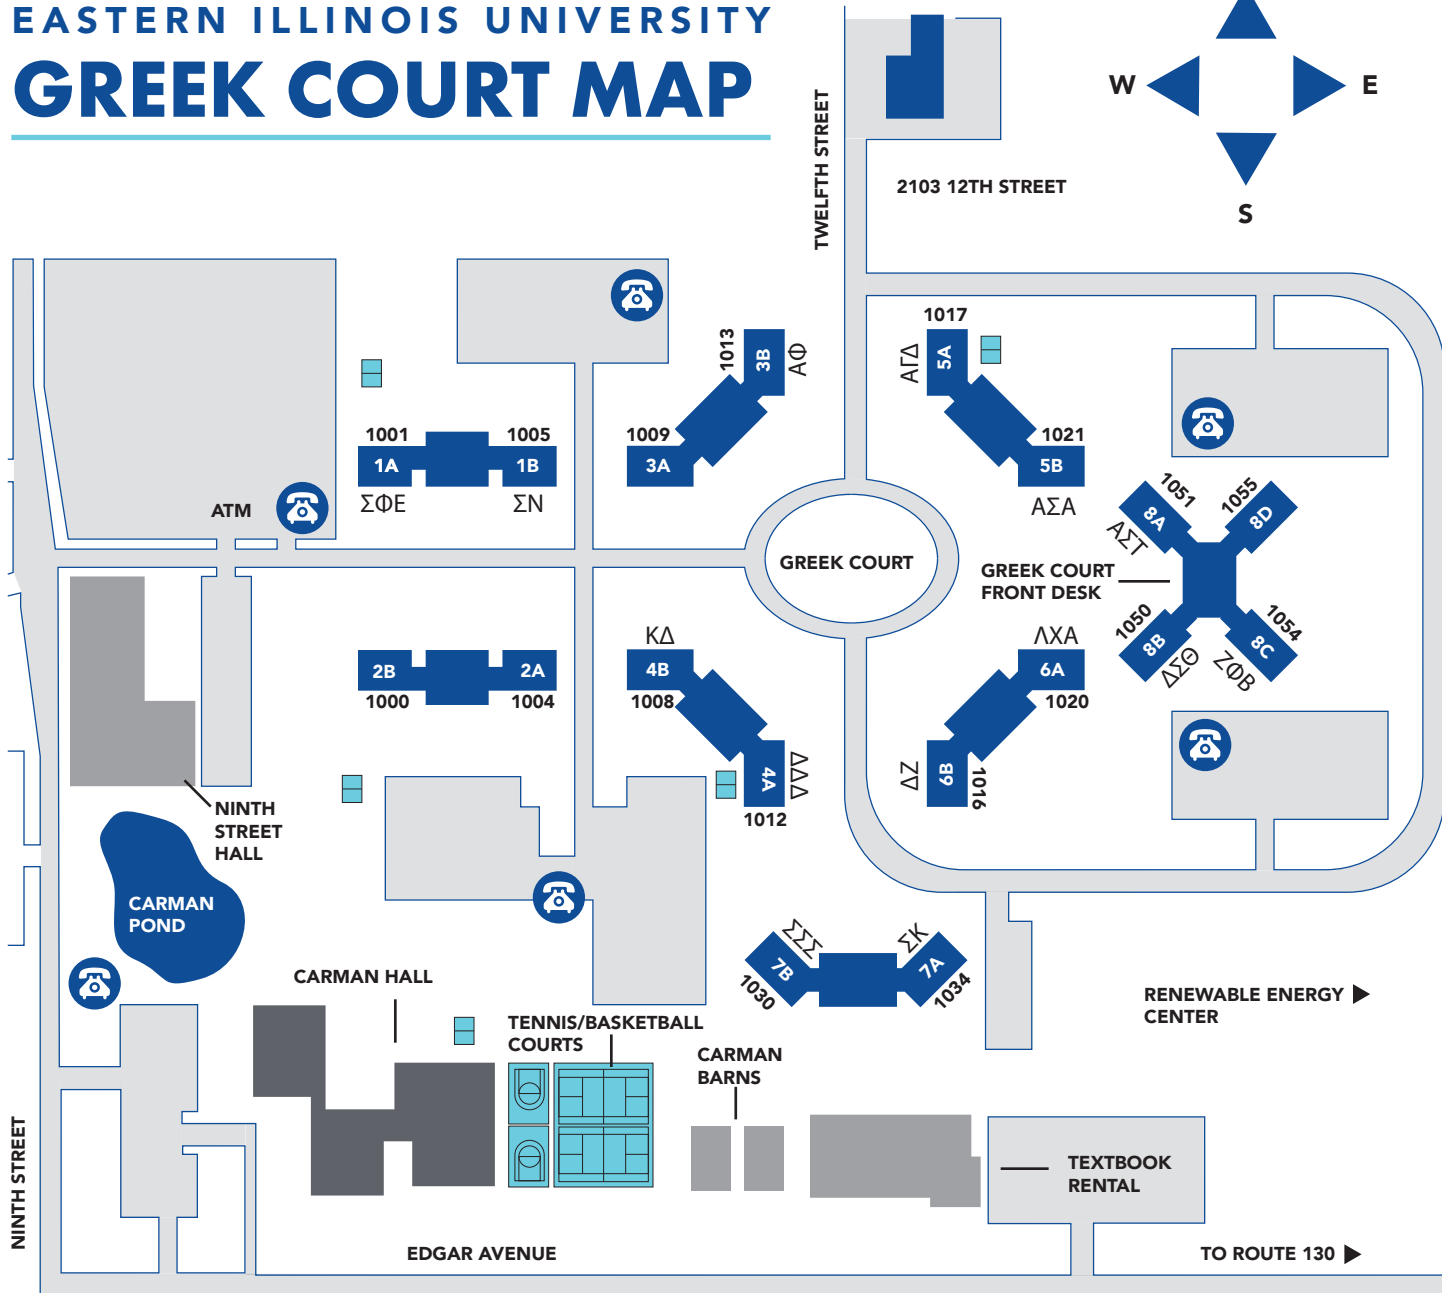

# EASTERN ILLINOIS UNIVERSITY GREEK COURT MAP

## CAMPUS BUILDING LEGEND

map not to scale

- GREEK COURT
- RESIDENCE HALL
- ACADEMIC/SERVICE BUILDING
- STREET/PARKING
- EMERGENCY PHONE
- VOLLEYBALL/BASKETBALL/TENNIS COURTS

\*Street Addresses: All on-campus fraternity or sorority residences are located on Greek Court unless otherwise noted.