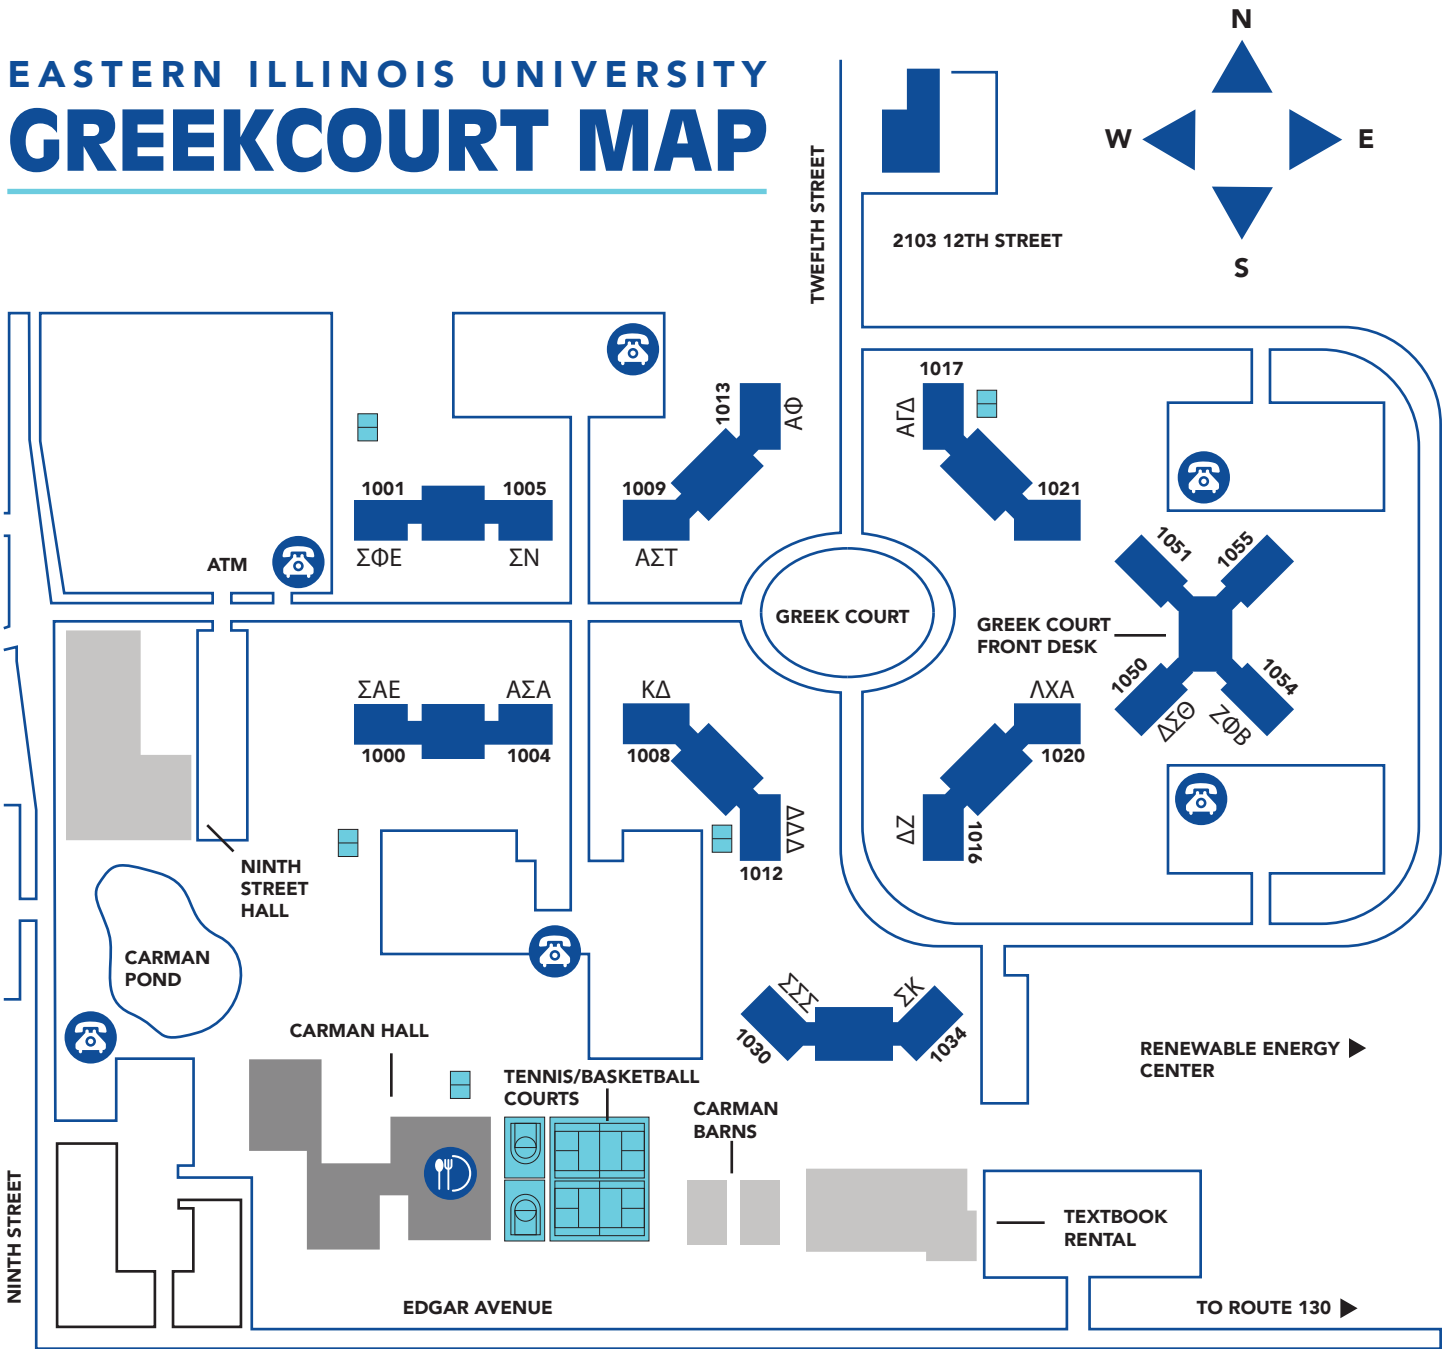

EASTERN ILLINOIS UNIVERSITY GREEKCOURT MAP

CAMPUS BUILDING LEGEND

map not to scale

- | | |
|---------------------------------------------------------------------------------------------------------------|------------------------------------------------------------------------------------------------------------------------|
|  GREEK COURT |  DINING AREA |
|  RESIDENCE HALL |  EMERGENCY PHONE |
|  ACADEMIC/SERVICE BUILDING |  VOLLYBALL/BASKETBALL/TENNIS COURTS |

*Street Addresses: All on-campus fraternity or sorority residences are located on Greek Court unless otherwise noted.