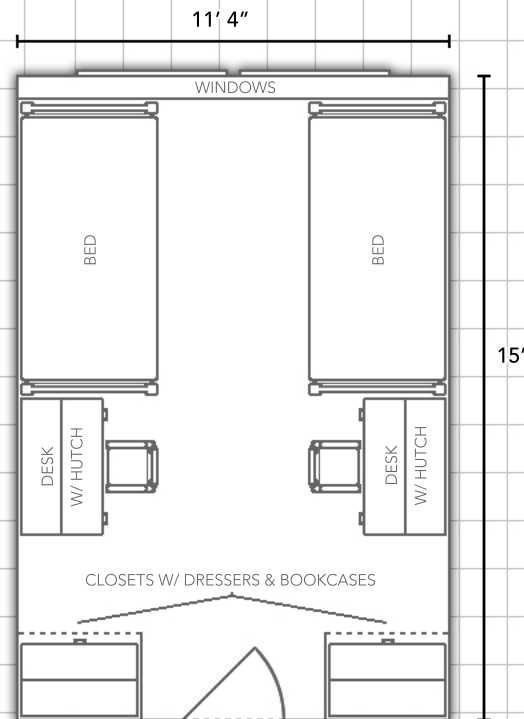

FORD, MCKINNEY, AND WELLER HALLS

Information available at WWW.EIU.EDU/HOUSING

Triple Room:

Double Room:

Department:

**Housing and
Dining Services**

EASTERN ILLINOIS UNIVERSITY™

Bedding:

Bedding in all rooms measure
80" X 39" (x-long twin)

Furnishings:

Rooms are tiled and feature
stackable,loftable and bunkable
furniture

Miscellaneous:

Layouts are not to scale