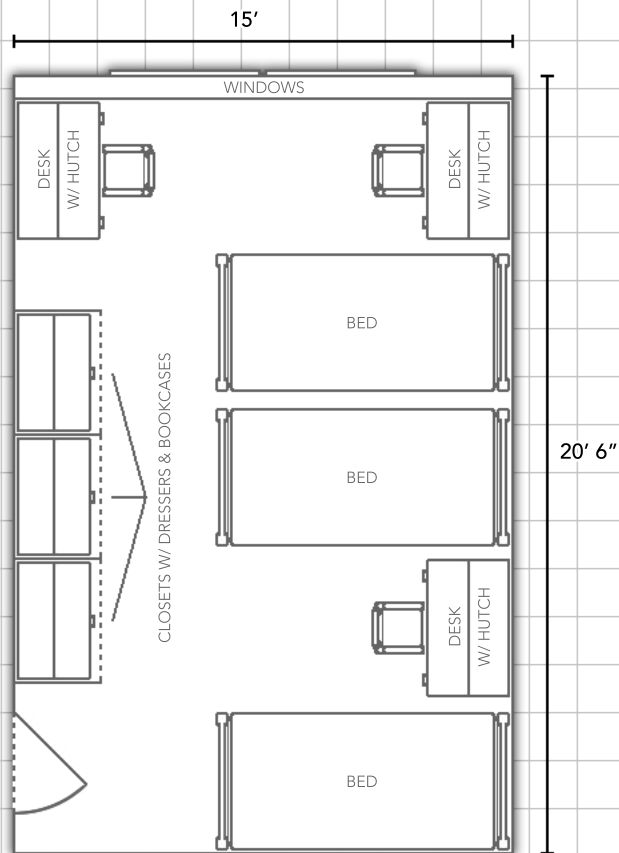

FORD, MCKINNEY, AND WELLER HALLS

Information available at WWW.EIU.EDU/HOUSING

Triple Room:

Double Room:

Department:

**Housing and
Dining Services**

EASTERN ILLINOIS UNIVERSITY™

Bedding:

Bedding in all rooms measure
80" X 39" (x-long twin)

Furnishings:

Rooms are tiled and feature
stackable,loftable and bunkable
furniture

Miscellaneous:

Layouts are not to scale