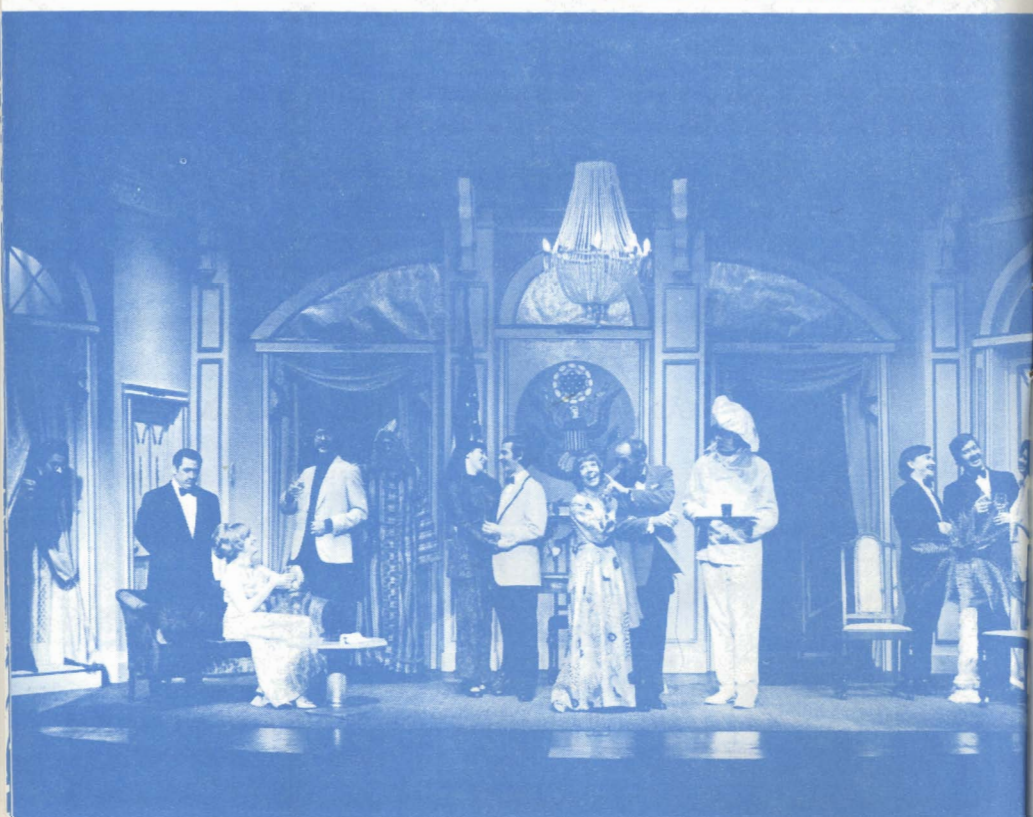

Leisure time fun it's all here at Holiday Inn of Decatur

- 405 Exciting Rooms
- Banquet Facilities to 2100
- 2 Pools & Saunas
- Tennis Courts
- Exercise & Game Rooms
- Nightly Entertainment
- Fine Dining
- "Glockenspiel" - Lounge

US 36 WEST, DECATUR, ILL. 62522

Phone 217/422-8800