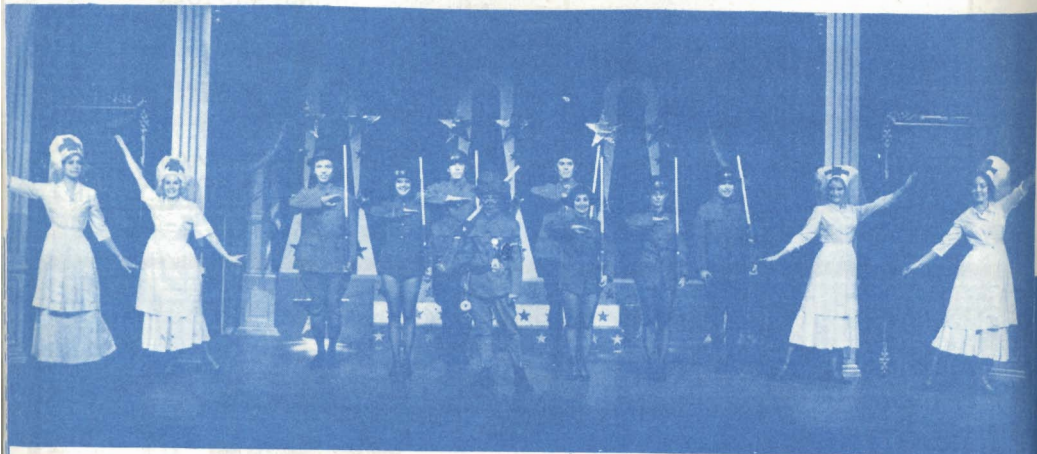

Keller's
RAMADA INN
OF EFFINGHAM

FOR THAT
SPECIAL DINNER BEFORE THE THEATRE
(OR ANYTIME)

RESTAURANT OPEN SEVEN DAYS A WEEK
6:00 A.M. TO 10:00 P.M.
(Reservations accepted)
COCKTAIL LOUNGE OPEN 'TILL MIDNIGHT
Rt. 32-33 and I 70-57
217-342-2131

O. K. JOBBERS

Auto & Implement Supplies
LYNN R. HUNTSBURGER, Owner
404 W. Roane St.—Ph. 728-7378
SULLIVAN, ILLINOIS

WELCOME TO SULLIVAN AND
THE LITTLE THEATRE
SHOP FOR MEN'S & BOY'S
CLOTHING AT

*Hamilton's
Menswear*

SOUTH SIDE OF THE SQUARE
"NATIONALLY KNOWN BRANDS"
HRS. 8:30 - 5:00, FRI. TILL 8:00

Russell M. Harshman Co.

Sullivan, Ill. Phone 728-7394
READY MIX CEMENT
CONTRACTORS