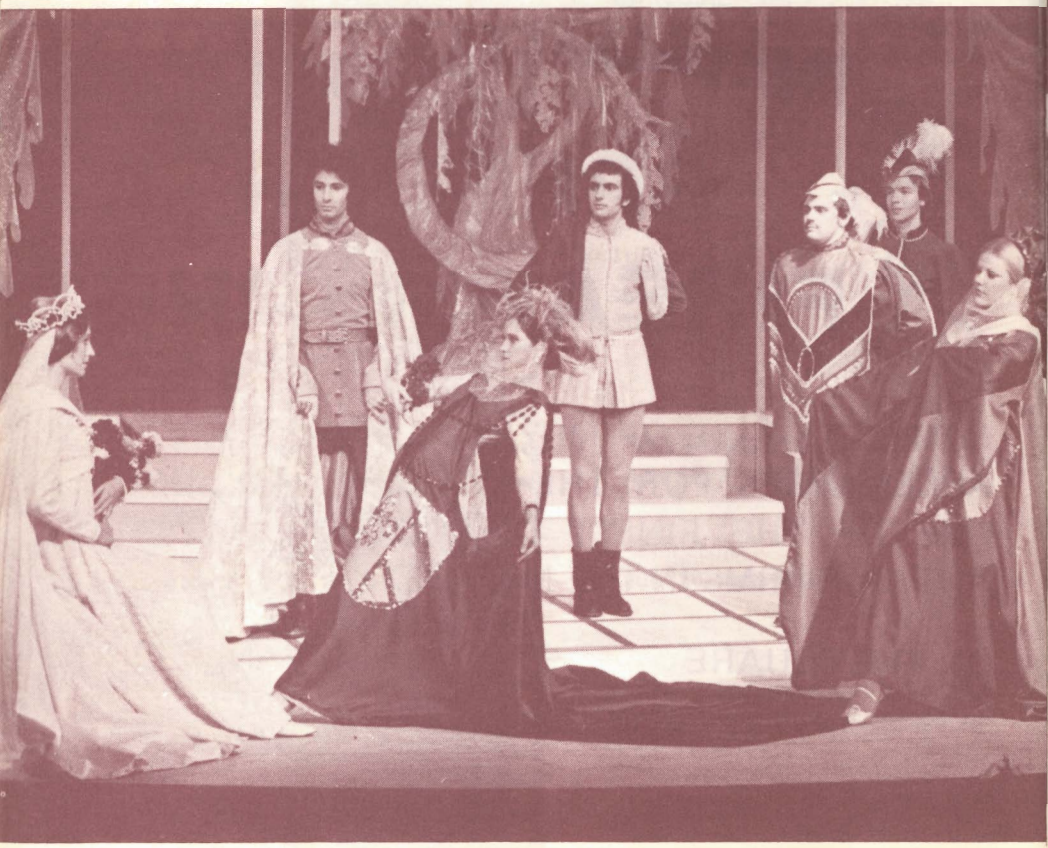

Atchison Oil Company

AOCO

Phillips 66

Service Stations
and
Marinas On
Lake Shelbyville
To Serve You Better

AOCO-Zephyr

Service Stations

Where Your Dollar
Goes Farther

LAKeway PACKAGE LIQUOR
728-4613
DISCOUNT PRICES