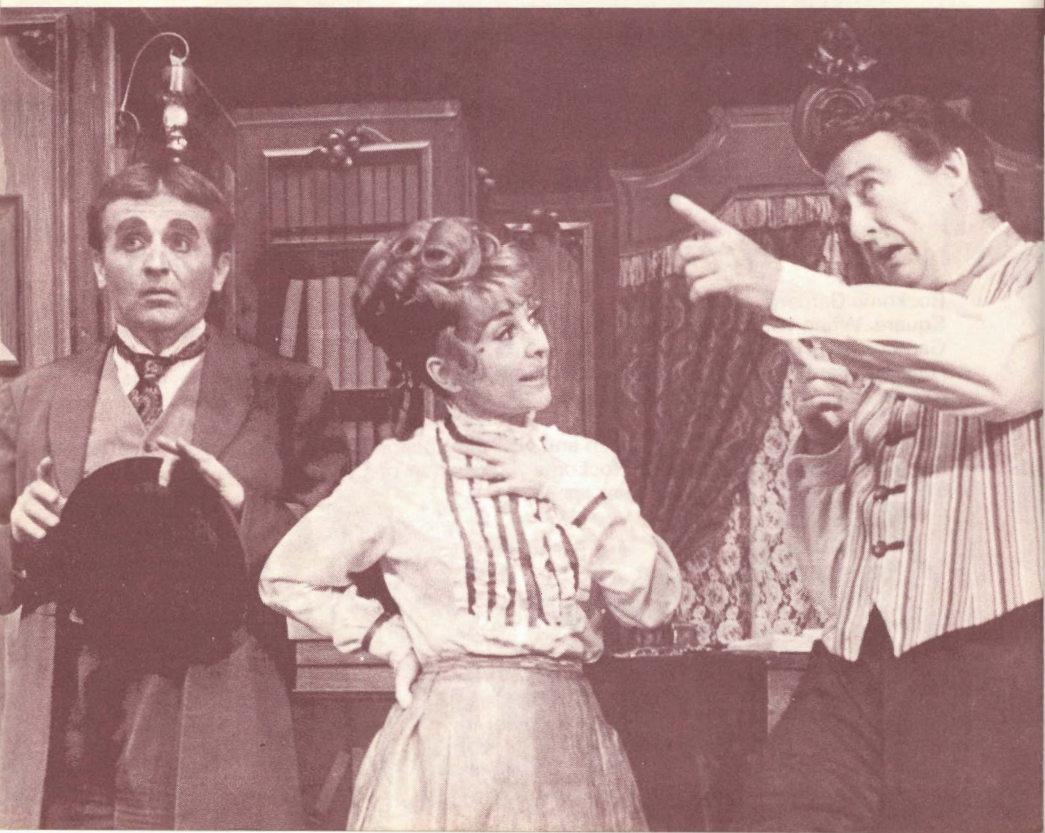

Mixing
business with pleasure
gives us
a certain personality.
It's called
Friendly

MUTUAL HOME AND SAVINGS ASSOCIATION
Decatur & Shelbyville