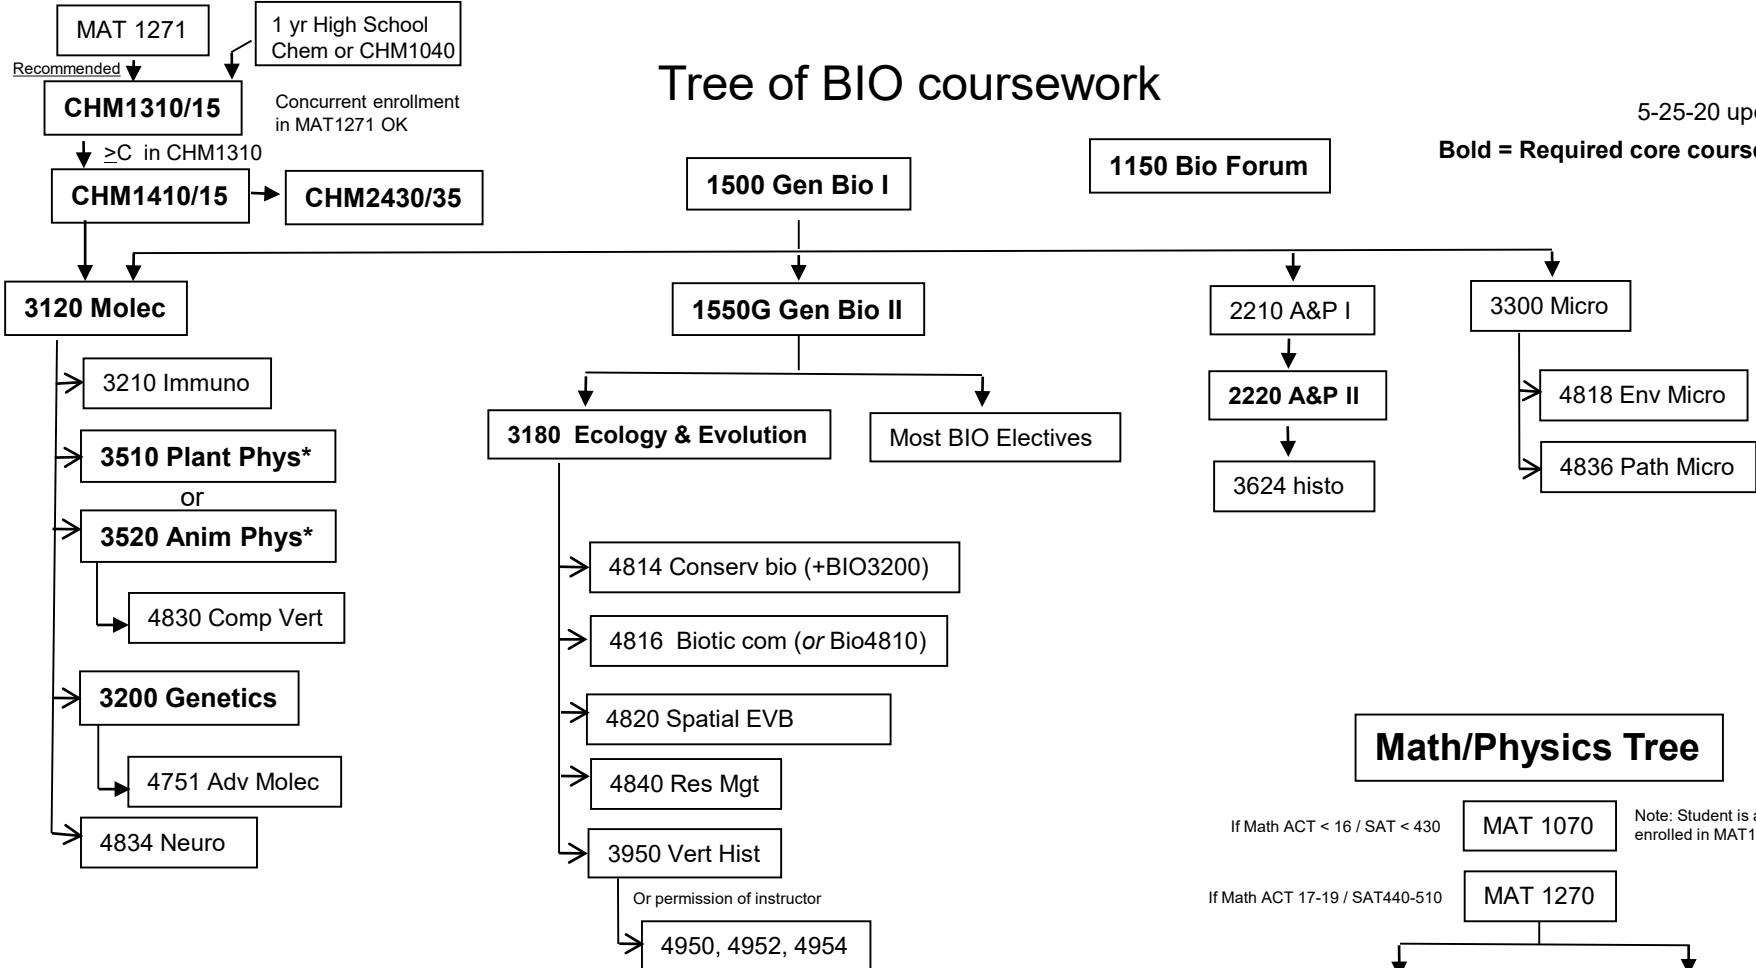

Tree of BIO coursework

5-25-20 update

Bold = Required core coursework

***Note- BIO 2210 and BIO 2220 (A&P I & II) can be taken to satisfy the physiology core requirement; BIO2210 is counted as BIO elective credit**

Math/Physics Tree

Special requirements

- 4750 Biometrics- 18 BIO hrs
- 4810 Plant Eco- 2 yrs BIO
- 4832 Anim Behav- 16 hrs BIO

*MAT2110 or MAT1441G required in the major