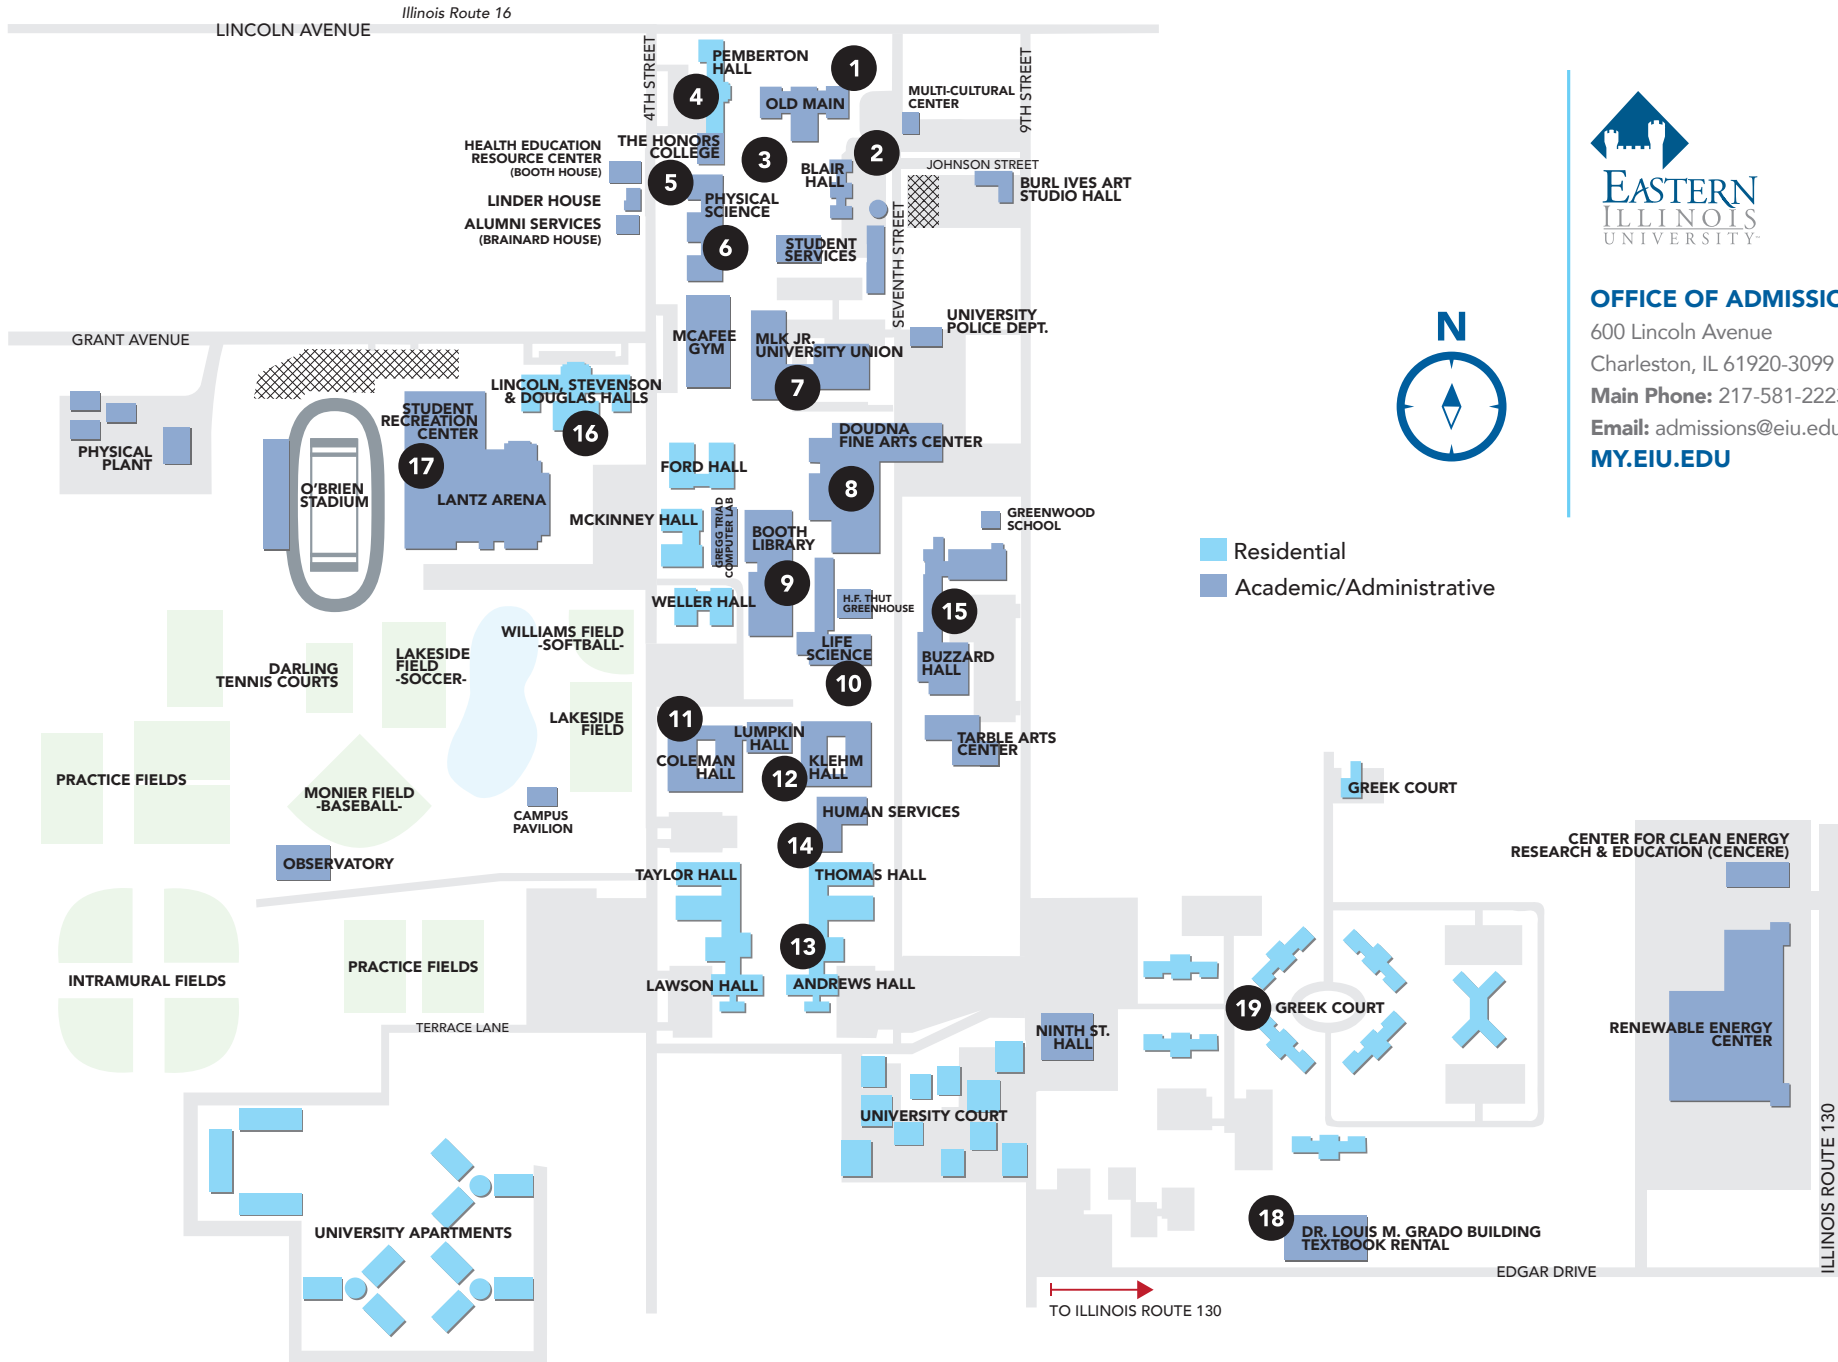

CAMPUS MAP

This campus map should help you find your way around EIU!
Please refer to the other side of this page to get more information on our campus.

OFFICE OF ADMISSIONS

600 Lincoln Avenue
 Charleston, IL 61920-3099
Main Phone: 217-581-2223
Email: admissions@eiu.edu
MY.EIU.EDU