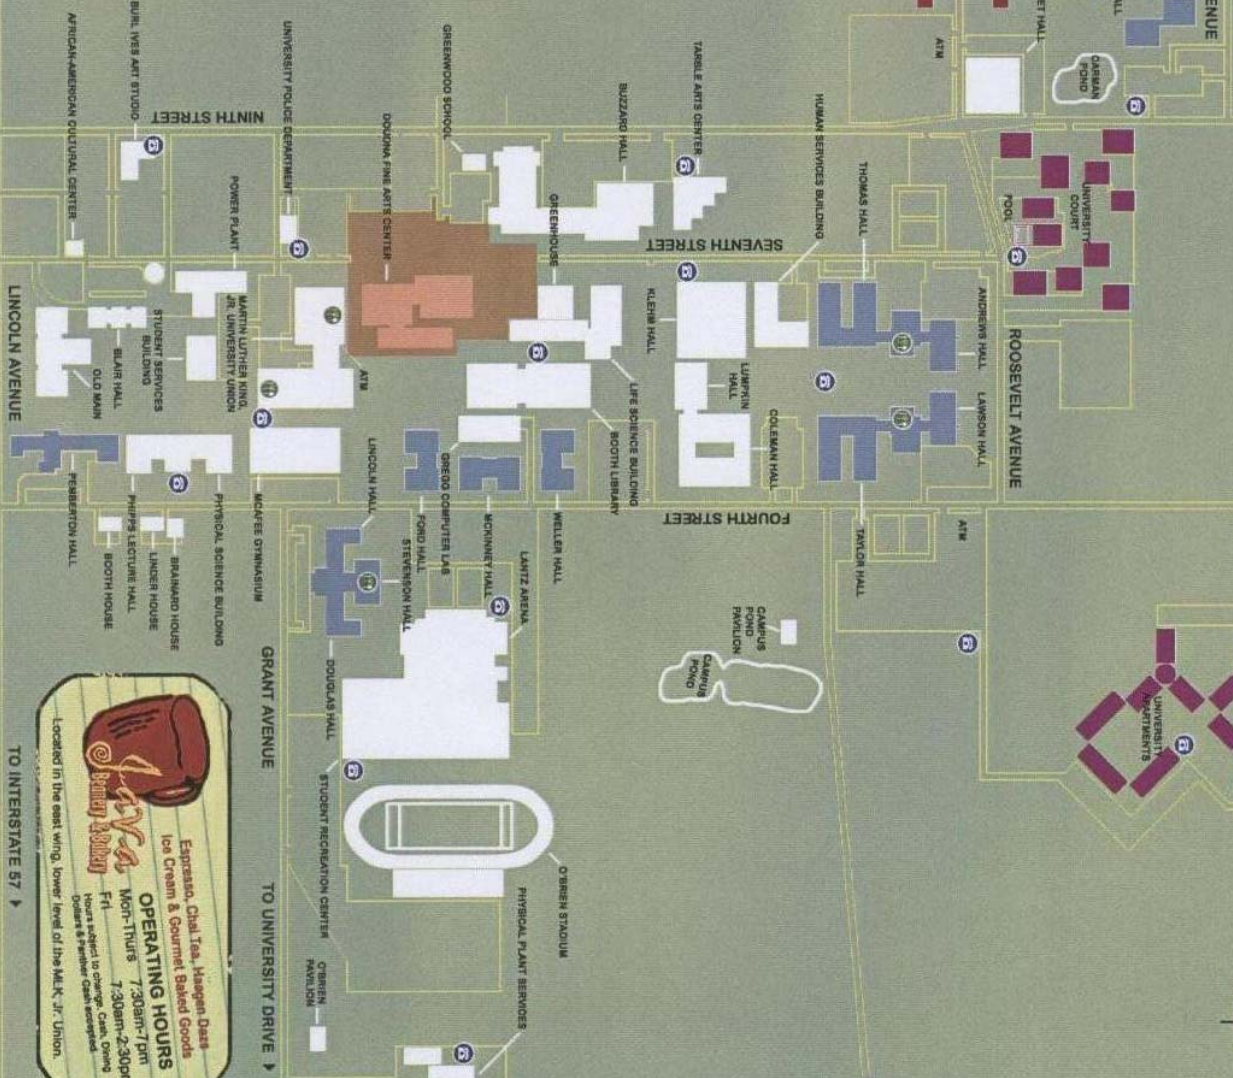

campus map

campus building legend

- residence halls
- greek court
- apartment complexes
- under construction
- emergency phones
- dining areas

TO ROUTE 130

Cafeteria

Espresso, Chai Tea, Vegan Dishes
Ice Cream & Gourmet Baked Goods

OPERATING HOURS

Mon-Thurs 7:30am-7pm
Fri 7:30am-2:30pm
Hours subject to change. Check Online
Dorms & Premier Open Overnight

Located in the east wing, lower level of the M.L.K., Jr. Union.

TO INTERSTATE 57