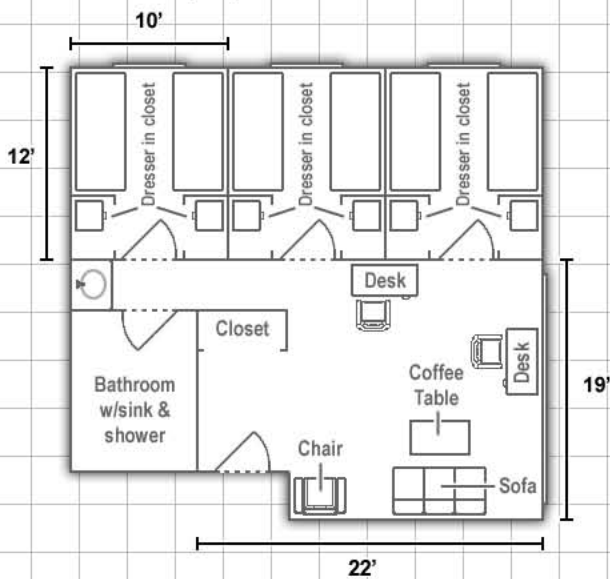

Stevenson Hall:

Information available at www.eiu.edu/~housing

More layouts on back!

Suites D and F

Suites B, C, H and G

Suites A and J

DEPARTMENT:

Housing and Dining Services

EASTERN ILLINOIS UNIVERSITY™

Bedding:

Bedding in all rooms measure 80" X 39" (x-long twin)

Miscellaneous:

Layouts are not to scale