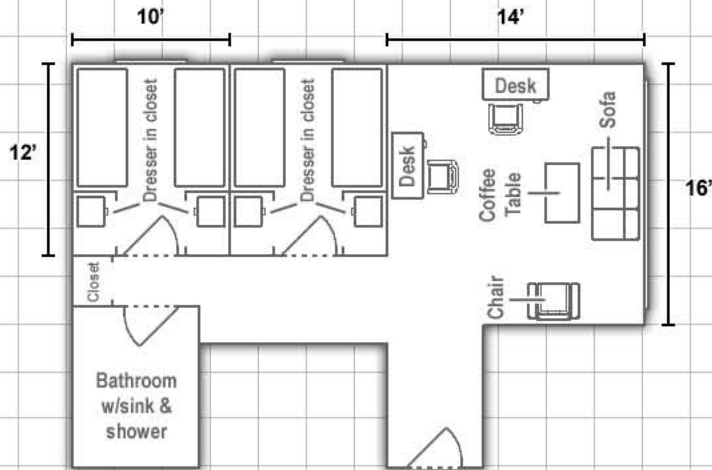

Stevenson Hall:

Information available at www.eiu.edu/~housing

More layouts on back!

Suites D and F

Suites B, C, H and G

Suites A and J

DEPARTMENT:

Housing and Dining Services

EASTERN ILLINOIS UNIVERSITY™

Bedding:

Bedding in all rooms measure 80" X 39" (x-long twin)

Miscellaneous:

Layouts are not to scale