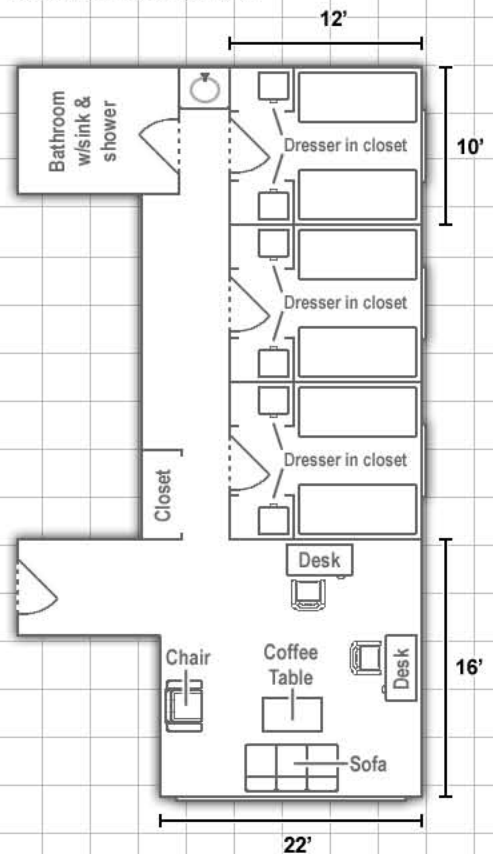

Stevenson Hall:

Information available at www.eiu.edu/~housing

More layouts on back!

Suites D and F

Suites B, C, H and G

Suites A and J

DEPARTMENT:

Housing and Dining Services

EASTERN ILLINOIS UNIVERSITY™

Bedding:

Bedding in all rooms measure 80" X 39" (x-long twin)

Miscellaneous:

Layouts are not to scale