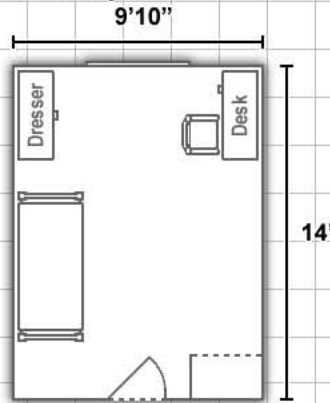

Pemberton Hall :

Information available at www.eiu.edu/~housing

**SINGLE AND TRIPLE
ROOMS ONLY**

**Single Room (202, 203,
208-210, 214, 236, 239, 241,
243, 244, 302, 303, 308-310,
314, 336, 339, 341, 343 and
344)**

**Single Room (237
and 337)**

Single Room (246, 346)

Single Room (242, 342)

More layouts
on back!

DEPARTMENT:

**Housing and
Dining Services**

EASTERN ILLINOIS UNIVERSITY™

Bedding: Bedding in all rooms measure
75" X 36" (twin)

Miscellaneous: *Layouts are not to scale*

Triple Room (216, 217, 316, 317)

Triple Room (218 - 318)

Triple Room (234 - 334)