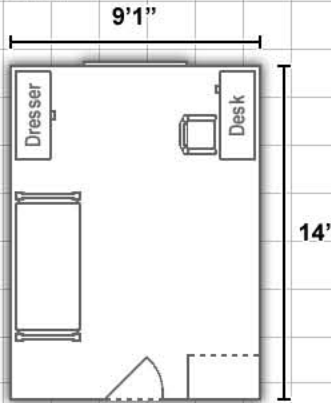

Pemberton Hall :

Information available at www.eiu.edu/~housing

**SINGLE AND TRIPLE
ROOMS ONLY**

**Single Room (202, 203,
208-210, 214, 236, 239, 241,
243, 244, 302, 303, 308-310,
314, 336, 339, 341, 343 and
344)**

**Single Room (237
and 337)**

Single Room (246, 346)

Single Room (242, 342)

More layouts
on back!

DEPARTMENT:

**Housing and
Dining Services**

EASTERN ILLINOIS UNIVERSITY™

Bedding: Bedding in all rooms measure
75" X 36" (twin)

Miscellaneous: *Layouts are not to scale*

Triple Room (216, 217, 316, 317)

Triple Room (218 - 318)

Triple Room (234 - 334)