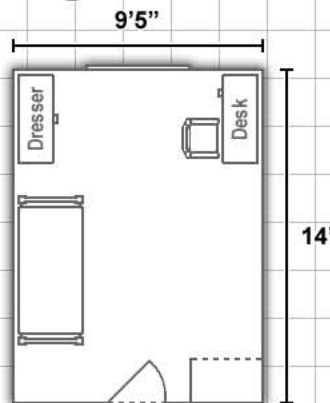

Pemberton Hall :

Information available at www.eiu.edu/~housing

**SINGLE AND TRIPLE
ROOMS ONLY**

**Single Room (202, 203,
208-210, 214, 236, 239, 241,
243, 244, 302, 303, 308-310,
314, 336, 339, 341, 343 and
344)**

**Single Room (237
and 337)**

Single Room (246, 346)

Single Room (242, 342)

More layouts
on back!

DEPARTMENT:

**Housing and
Dining Services**

EASTERN ILLINOIS UNIVERSITY™

Bedding: Bedding in all rooms measure
75" X 36" (twin)

Miscellaneous: *Layouts are not to scale*

Triple Room (216, 217, 316, 317)

Triple Room (218 - 318)

Triple Room (234 - 334)