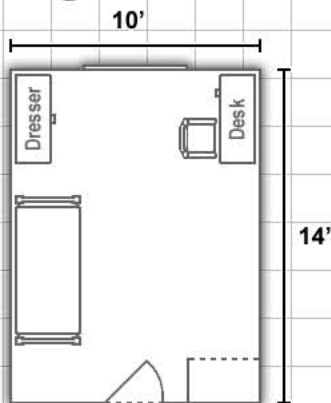

Pemberton Hall :

Information available at www.eiu.edu/~housing

**SINGLE AND TRIPLE
ROOMS ONLY**

**Single Room (202, 203,
208-210, 214, 236, 239, 241,
243, 244, 302, 303, 308-310,
314, 336, 339, 341, 343 and
344)**

**Single Room (237
and 337)**

Single Room (246, 346)

Single Room (242, 342)

More layouts
on back!

DEPARTMENT:

**Housing and
Dining Services**

EASTERN ILLINOIS UNIVERSITY™

Bedding: Bedding in all rooms measure
75" X 36" (twin)

Miscellaneous: *Layouts are not to scale*

Triple Room (216, 217, 316, 317)

Triple Room (218 - 318)

Triple Room (234 - 334)