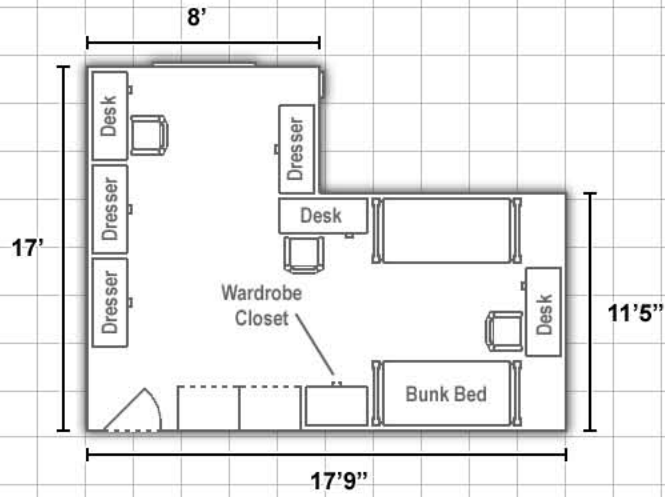

Pemberton Hall :

Information available at www.eiu.edu/~housing

**SINGLE AND TRIPLE
ROOMS ONLY**

**Single Room (202, 203,
208-210, 214, 236, 239, 241,
243, 244, 302, 303, 308-310,
314, 336, 339, 341, 343 and
344)**

**Single Room (237
and 337)**

Single Room (246, 346)

Single Room (242, 342)

More layouts
on back!

DEPARTMENT:

**Housing and
Dining Services**

EASTERN ILLINOIS UNIVERSITY™

Bedding: Bedding in all rooms measure
75" X 36" (twin)

Miscellaneous: *Layouts are not to scale*

Triple Room (216, 217, 316, 317)

Triple Room (218 - 318)

Triple Room (234 - 334)