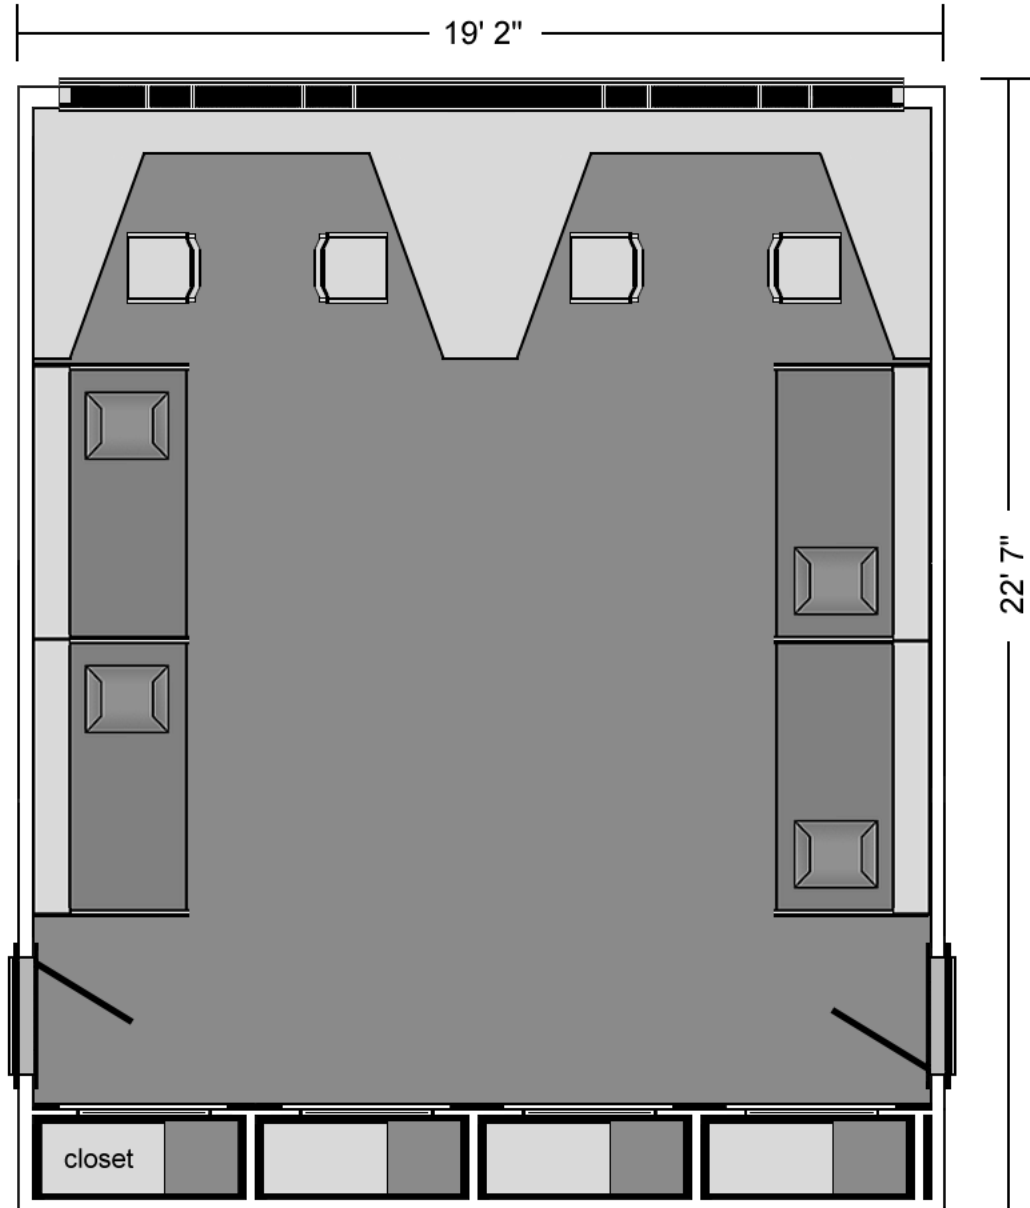

floor lounge Andrews/Lawson Hall

room layouts
www.eiu.edu/~housing

All rooms feature 8' ceilings. *Layouts not to scale.*
Desk & dresser are immovable.

*Use of the Internet (ethernet) ports allows 24 hour access to the Internet with out the use of a modem. An ethernet adapter card and a category 6 cable are required. Ethernet cards can be purchased for \$20 - \$65 at many electronic stores or discount retailers like Wal-Mart. The category 6 cable may be purchased at many of the residence hall front desks. Those who purchase a category 6 cable from the residence hall front desks, or can show proof of ownership of a category 6 cable, may receive on-site, Internet (ethernet) port related assistance.

**Bolsters allow beds to be used as couches by simply sliding them underneath the bolsters. Each bolster contains two padded doors that lift up to reveal additional storage space.