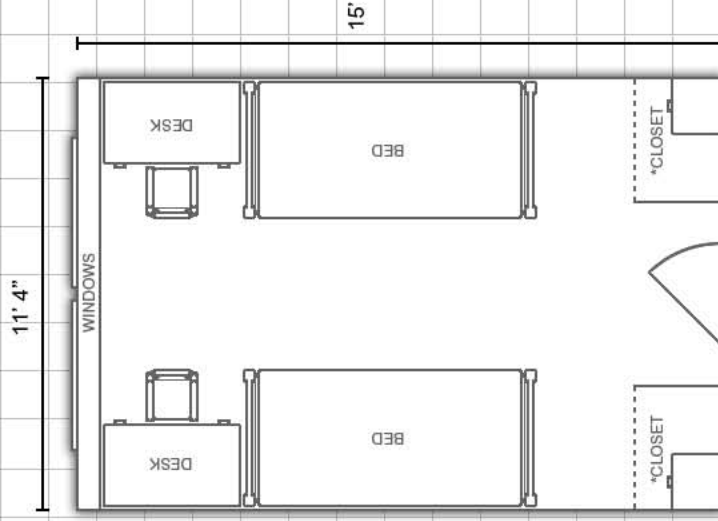

Weller Hall:

Virtual tours available at www.eiu.edu/~housing

Triple Room:

Double Room:

DEPARTMENT:

Housing and Dining Services

EASTERN ILLINOIS UNIVERSITY

Bedding: Bedding in all rooms measure 80" X 39" (X-long twin)

Miscellaneous: Layouts are not to scale