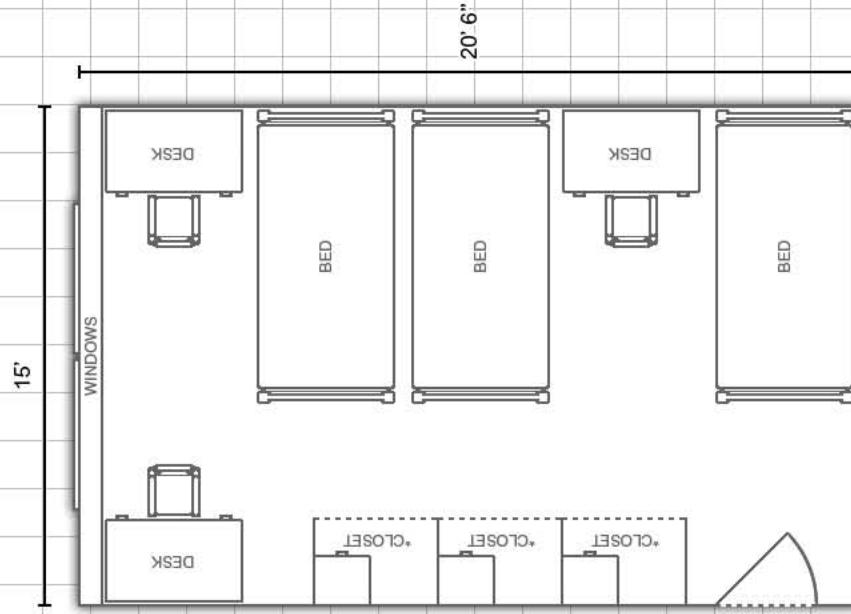

Weller Hall:

Virtual tours available at www.eiu.edu/~housing

Triple Room:

Double Room:

DEPARTMENT:

Housing and Dining Services

EASTERN ILLINOIS UNIVERSITY

Bedding: Bedding in all rooms measure 80" X 39" (X-long twin)

Miscellaneous: Layouts are not to scale