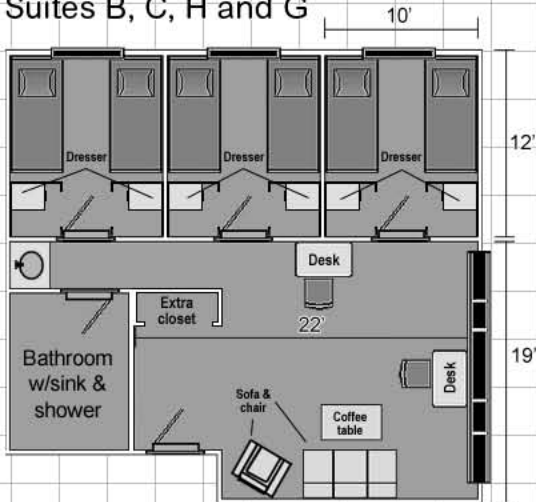

Stevenson Hall:

Virtual tours available at www.eiu.edu/~housing

More layouts on back!

Suites D and F

Suites A and J

Suites B, C, H and G

DEPARTMENT:

Housing and Dining Services

EASTERN ILLINOIS UNIVERSITY™

Bedding: Bedding in all rooms measure 80" X 39" (x-long twin)

Miscellaneous: *Layouts are not to scale*