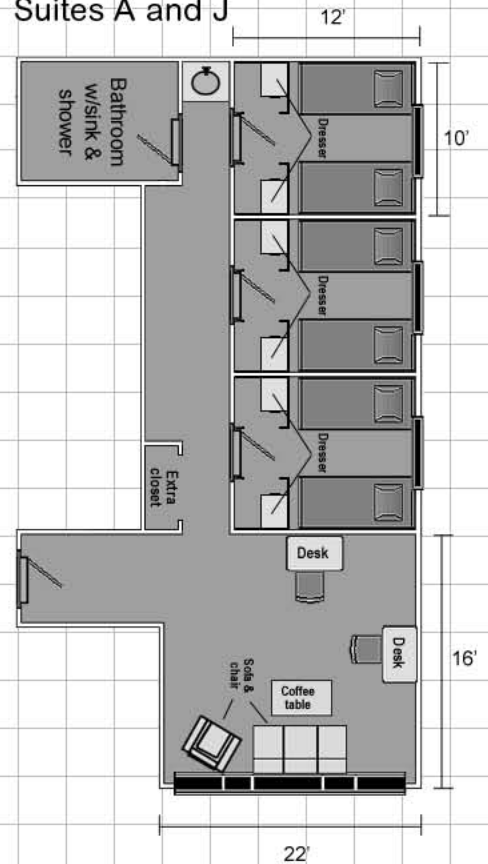

Stevenson Hall:

Virtual tours available at www.eiu.edu/~housing

More layouts on back!

Suites D and F

Suites A and J

Suites B, C, H and G

DEPARTMENT:

Housing and Dining Services

EASTERN ILLINOIS UNIVERSITY™

Bedding: Bedding in all rooms measure 80" X 39" (x-long twin)

Miscellaneous: *Layouts are not to scale*