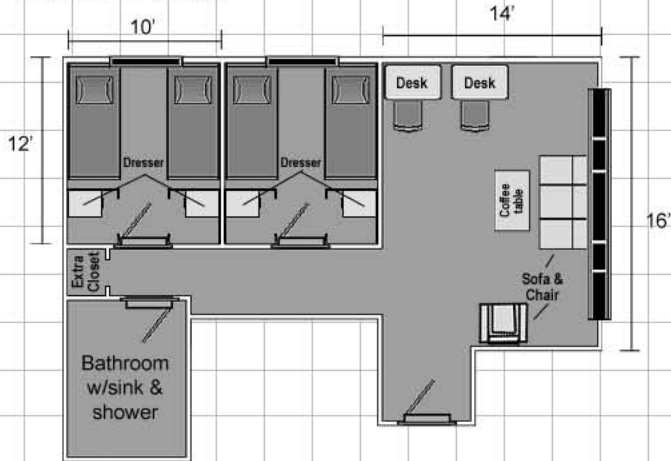

Stevenson Hall:

Virtual tours available at www.eiu.edu/~housing

More layouts on back!

Suites D and F

Suites A and J

Suites B, C, H and G

DEPARTMENT:

Housing and Dining Services

EASTERN ILLINOIS UNIVERSITY™

Bedding: Bedding in all rooms measure 80" X 39" (x-long twin)

Miscellaneous: *Layouts are not to scale*