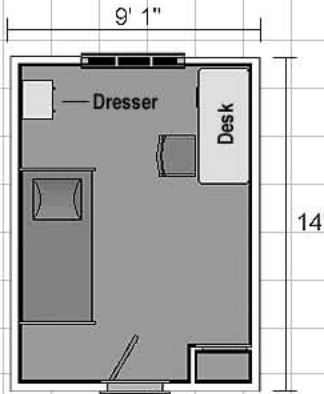

# Pemberton Hall :

Virtual tours available at [www.eiu.edu/~housing](http://www.eiu.edu/~housing)

**SINGLE AND TRIPLE  
ROOMS ONLY**

single room (202, 208-210, 214,  
241, 302, 308-310, 314 and 341)

single room (203, 236, 239,  
243, 244, 303, 336, 339, 343 344)

single room (237 and 337)

single room (246 and 346)

single room (242 and 342)

More layouts  
on back!

DEPARTMENT:

**Housing and  
Dining Services**

EASTERN ILLINOIS UNIVERSITY™

**Bedding:**

Bedding in all rooms measure  
75" X 36" (twin)

**Miscellaneous:**

*Layouts are not to scale*

triple room (216, 217, 316, 317))

triple room (218-318)

triple room (234-334)