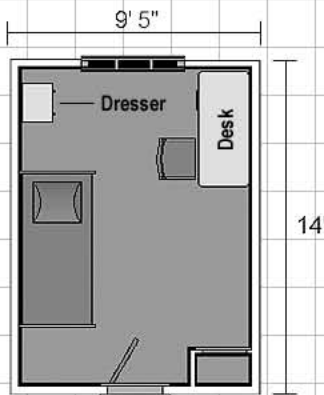

# Pemberton Hall :

Virtual tours available at [www.eiu.edu/~housing](http://www.eiu.edu/~housing)

**SINGLE AND TRIPLE  
ROOMS ONLY**

single room (202, 208-210, 214,  
241, 302, 308-310, 314 and 341)

single room (203, 236, 239,  
243, 244, 303, 336, 339, 343 344)

single room (237 and 337)

single room (246 and 346)

single room (242 and 342)

More layouts  
on back!

DEPARTMENT:

**Housing and  
Dining Services**

EASTERN ILLINOIS UNIVERSITY™

**Bedding:**

Bedding in all rooms measure  
75" X 36" (twin)

**Miscellaneous:**

*Layouts are not to scale*

triple room (216, 217, 316, 317))

triple room (218-318)

triple room (234-334)