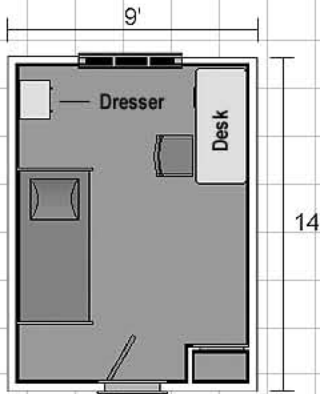

# Pemberton Hall :

Virtual tours available at [www.eiu.edu/~housing](http://www.eiu.edu/~housing)

**SINGLE AND TRIPLE  
ROOMS ONLY**

single room (202, 208-210, 214,  
241, 302, 308-310, 314 and 341)

single room (203, 236, 239,  
243, 244, 303, 336, 339, 343 344)

single room (237 and 337)

single room (246 and 346)

single room (242 and 342)

More layouts  
on back!

DEPARTMENT:

**Housing and  
Dining Services**

EASTERN ILLINOIS UNIVERSITY™

**Bedding:**

Bedding in all rooms measure  
75" X 36" (twin)

**Miscellaneous:**

*Layouts are not to scale*

triple room (216, 217, 316, 317))

triple room (218-318)

triple room (234-334)