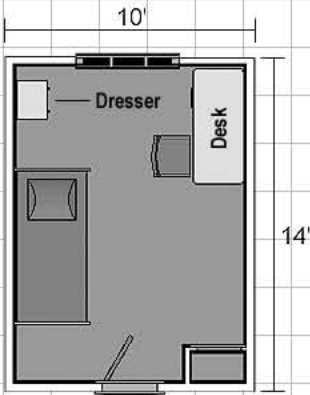

# Pemberton Hall :

Virtual tours available at [www.eiu.edu/~housing](http://www.eiu.edu/~housing)

**SINGLE AND TRIPLE  
ROOMS ONLY**

single room (202, 208-210, 214,  
241, 302, 308-310, 314 and 341)

single room (203, 236, 239,  
243, 244, 303, 336, 339, 343 344)

single room (237 and 337)

single room (246 and 346)

single room (242 and 342)

More layouts  
on back!

DEPARTMENT:

**Housing and  
Dining Services**

EASTERN ILLINOIS UNIVERSITY™

**Bedding:**

Bedding in all rooms measure  
75" X 36" (twin)

**Miscellaneous:**

*Layouts are not to scale*

triple room (216, 217, 316, 317))

triple room (218-318)

triple room (234-334)