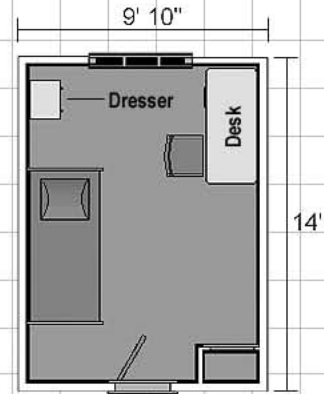

# Pemberton Hall :

Virtual tours available at [www.eiu.edu/~housing](http://www.eiu.edu/~housing)

**SINGLE AND TRIPLE  
ROOMS ONLY**

single room (202, 208-210, 214,  
241, 302, 308-310, 314 and 341)

single room (203, 236, 239,  
243, 244, 303, 336, 339, 343 344)

single room (237 and 337)

single room (246 and 346)

single room (242 and 342)

More layouts  
on back!

DEPARTMENT:

**Housing and  
Dining Services**

EASTERN ILLINOIS UNIVERSITY™

**Bedding:**

Bedding in all rooms measure  
75" X 36" (twin)

**Miscellaneous:**

*Layouts are not to scale*

triple room (216, 217, 316, 317))

triple room (218-318)

triple room (234-334)