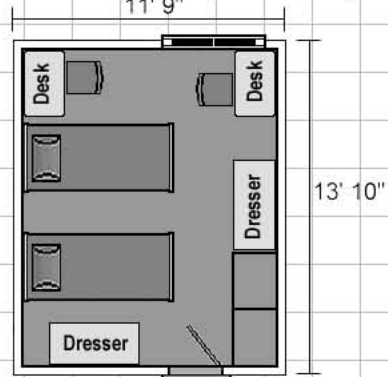

Pemberton Hall :

Virtual tours available at www.eiu.edu/~housing

DOUBLE ROOMS ONLY

double room (133)

double room (240 and 340)

double room (206 and 235)

double room (338)

double room (306 and 335)

double room (238)

double room (27, 127, 227 and 327)

More layouts on back!

DEPARTMENT:

Housing and Dining Services

EASTERN ILLINOIS UNIVERSITY™

Bedding: Bedding in all rooms measure 75" X 36" (twin)

Miscellaneous: *Layouts are not to scale*

double room (201 and 301)

double room (204 and 304)

double room (205 and 305)

double room (207 and 307)

double room (245 and 345)

double room (213 and 313)

double room (22-26, 28-30, 119-126, 128-132, 219-226, 228-233, 319-326 and 328-333)