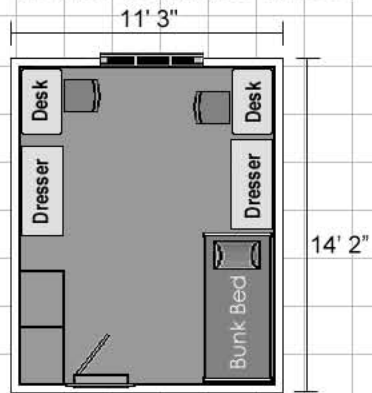

Pemberton Hall :

Virtual tours available at www.eiu.edu/~housing

DOUBLE ROOMS ONLY

double room (133)

double room (240 and 340)

double room (206 and 235)

double room (338)

double room (306 and 335)

double room (238)

double room (27, 127, 227 and 327)

More layouts on back!

DEPARTMENT:

Housing and Dining Services

EASTERN ILLINOIS UNIVERSITY™

Bedding: Bedding in all rooms measure 75" X 36" (twin)

Miscellaneous: *Layouts are not to scale*

double room (201 and 301)

double room (204 and 304)

double room (205 and 305)

double room (207 and 307)

double room (245 and 345)

double room (213 and 313)

double room (22-26, 28-30, 119-126, 128-132, 219-226, 228-233, 319-326 and 328-333)

double room (211 and 311)

double room (212 and 312)