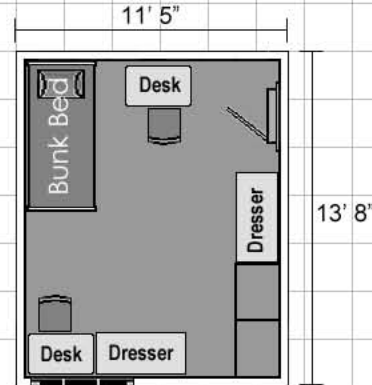

Pemberton Hall :

Virtual tours available at www.eiu.edu/~housing

DOUBLE ROOMS ONLY

double room (133)

double room (240 and 340)

double room (206 and 235)

double room (338)

double room (306 and 335)

double room (238)

double room (27, 127, 227 and 327)

More layouts on back!

DEPARTMENT:

Housing and Dining Services

EASTERN ILLINOIS UNIVERSITY™

Bedding: Bedding in all rooms measure 75" X 36" (twin)

Miscellaneous: *Layouts are not to scale*

double room (201 and 301)

double room (204 and 304)

double room (205 and 305)

double room (207 and 307)

double room (245 and 345)

double room (213 and 313)

double room (22-26, 28-30, 119-126, 128-132, 219-226, 228-233, 319-326 and 328-333)

double room (211 and 311)

double room (212 and 312)