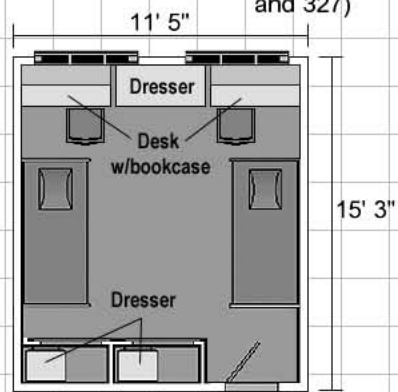

Pemberton Hall :

Virtual tours available at www.eiu.edu/~housing

DOUBLE ROOMS ONLY

double room (133)

double room (240 and 340)

double room (206 and 235)

double room (338)

double room (306 and 335)

double room (238)

double room (27, 127, 227 and 327)

More layouts on back!

DEPARTMENT:

Housing and Dining Services

EASTERN ILLINOIS UNIVERSITY™

Bedding: Bedding in all rooms measure 75" X 36" (twin)

Miscellaneous: *Layouts are not to scale*