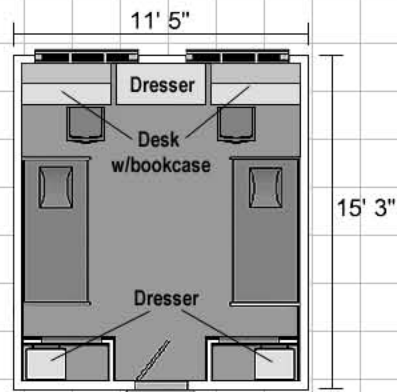

double room (238)

double room (27, 127, 227 and 327)

More layouts on back!

DEPARTMENT:

Housing and Dining Services

EASTERN ILLINOIS UNIVERSITY™

Bedding: Bedding in all rooms measure 75" X 36" (twin)

Miscellaneous: *Layouts are not to scale*

double room (201 and 301)

double room (204 and 304)

double room (205 and 305)

double room (207 and 307)

double room (245 and 345)

double room (213 and 313)

double room (22-26, 28-30, 119-126, 128-132, 219-226, 228-233, 319-326 and 328-333)

double room (211 and 311)

double room (212 and 312)