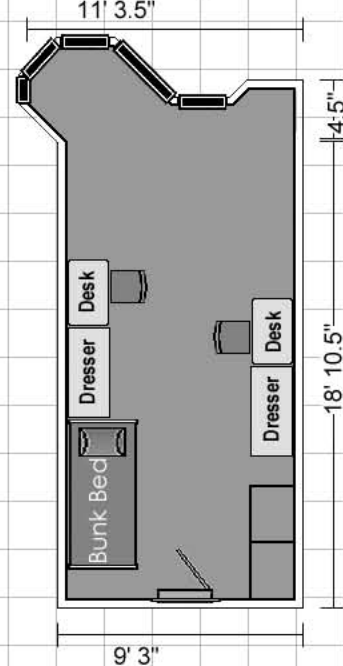

Pemberton Hall :

Virtual tours available at www.eiu.edu/~housing

DOUBLE ROOMS ONLY

double room (133)

double room (240 and 340)

double room (206 and 235)

double room (338)

double room (306 and 335)

double room (238)

double room (27, 127, 227 and 327)

More layouts on back!

DEPARTMENT:

Housing and Dining Services

EASTERN ILLINOIS UNIVERSITY™

Bedding: Bedding in all rooms measure 75" X 36" (twin)

Miscellaneous: *Layouts are not to scale*

double room (201 and 301)

double room (204 and 304)

double room (205 and 305)

double room (207 and 307)

double room (245 and 345)

double room (213 and 313)

double room (22-26, 28-30, 119-126, 128-132, 219-226, 228-233, 319-326 and 328-333)

double room (211 and 311)

double room (212 and 312)