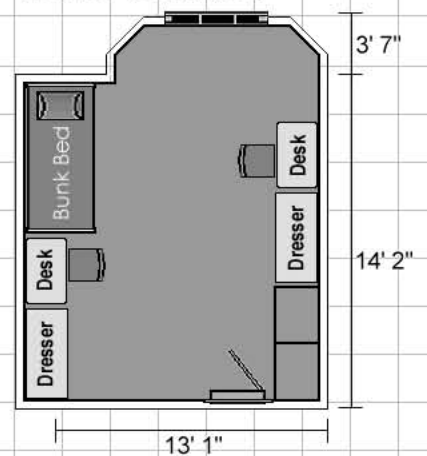

Pemberton Hall :

Virtual tours available at www.eiu.edu/~housing

DOUBLE ROOMS ONLY

double room (133)

double room (240 and 340)

double room (206 and 235)

double room (338)

double room (306 and 335)

double room (238)

double room (27, 127, 227 and 327)

More layouts on back!

DEPARTMENT:

Housing and Dining Services

EASTERN ILLINOIS UNIVERSITY™

Bedding: Bedding in all rooms measure 75" X 36" (twin)

Miscellaneous: *Layouts are not to scale*

double room (201 and 301)

double room (204 and 304)

double room (205 and 305)

double room (207 and 307)

double room (245 and 345)

double room (213 and 313)

double room (22-26, 28-30, 119-126, 128-132, 219-226, 228-233, 319-326 and 328-333)

double room (211 and 311)

double room (212 and 312)