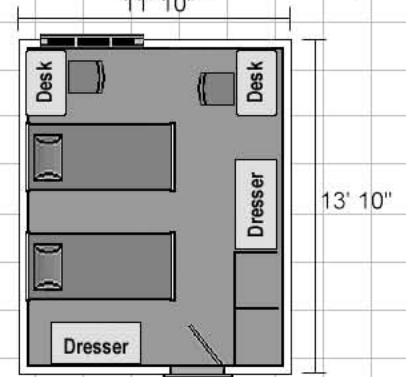

double room (238)

double room (27, 127, 227 and 327)

More layouts on back!

DEPARTMENT:

Housing and Dining Services

EASTERN ILLINOIS UNIVERSITY™

Bedding: Bedding in all rooms measure 75" X 36" (twin)

Miscellaneous: *Layouts are not to scale*

double room (201 and 301)

double room (204 and 304)

double room (205 and 305)

double room (207 and 307)

double room (245 and 345)

double room (213 and 313)

double room (22-26, 28-30, 119-126, 128-132, 219-226, 228-233, 319-326 and 328-333)

double room (211 and 311)

double room (212 and 312)