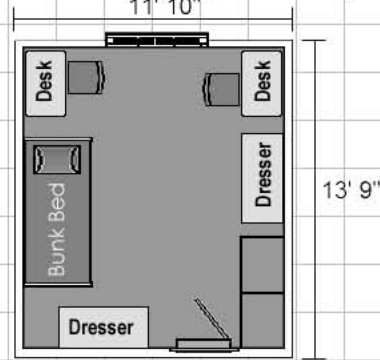

Pemberton Hall :

Virtual tours available at www.eiu.edu/~housing

DOUBLE ROOMS ONLY

double room (133)

double room (240 and 340)

double room (206 and 235)

double room (338)

double room (306 and 335)

double room (238)

double room (27, 127, 227 and 327)

More layouts on back!

DEPARTMENT:

Housing and Dining Services

EASTERN ILLINOIS UNIVERSITY™

Bedding: Bedding in all rooms measure 75" X 36" (twin)

Miscellaneous: *Layouts are not to scale*

double room (201 and 301)

double room (204 and 304)

double room (205 and 305)

double room (207 and 307)

double room (245 and 345)

double room (213 and 313)

double room (22-26, 28-30, 119-126, 128-132, 219-226, 228-233, 319-326 and 328-333)