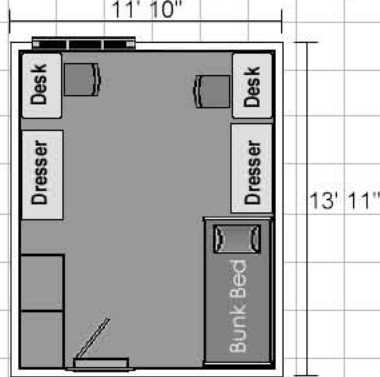

double room (238)

double room (27, 127, 227 and 327)

More layouts on back!

DEPARTMENT:

Housing and Dining Services

EASTERN ILLINOIS UNIVERSITY™

Bedding: Bedding in all rooms measure 75" X 36" (twin)

Miscellaneous: *Layouts are not to scale*

double room (201 and 301)

double room (204 and 304)

double room (205 and 305)

double room (207 and 307)

double room (245 and 345)

double room (213 and 313)

double room (22-26, 28-30, 119-126, 128-132, 219-226, 228-233, 319-326 and 328-333)

double room (211 and 311)

double room (212 and 312)