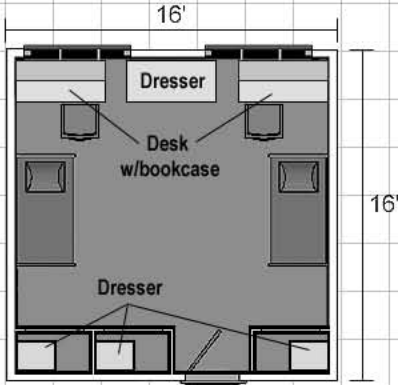

Pemberton Hall :

Virtual tours available at www.eiu.edu/~housing

DOUBLE ROOMS ONLY

double room (133)

double room (240 and 340)

double room (206 and 235)

double room (338)

double room (306 and 335)

double room (238)

double room (27, 127, 227 and 327)

More layouts on back!

DEPARTMENT:

Housing and Dining Services

EASTERN ILLINOIS UNIVERSITY™

Bedding: Bedding in all rooms measure 75" X 36" (twin)

Miscellaneous: *Layouts are not to scale*

double room (201 and 301)

double room (204 and 304)

double room (205 and 305)

double room (207 and 307)

double room (245 and 345)

double room (213 and 313)

double room (22-26, 28-30, 119-126, 128-132, 219-226, 228-233, 319-326 and 328-333)