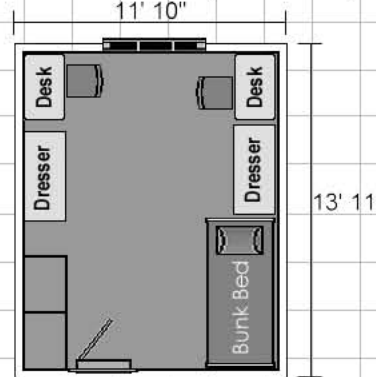

double room (238)

double room (27, 127, 227 and 327)

More layouts on back!

DEPARTMENT:

Housing and Dining Services

EASTERN ILLINOIS UNIVERSITY™

Bedding: Bedding in all rooms measure 75" X 36" (twin)

Miscellaneous: *Layouts are not to scale*

double room (201 and 301)

double room (204 and 304)

double room (205 and 305)

double room (207 and 307)

double room (245 and 345)

double room (213 and 313)

double room (22-26, 28-30, 119-126, 128-132, 219-226, 228-233, 319-326 and 328-333)

double room (211 and 311)

double room (212 and 312)