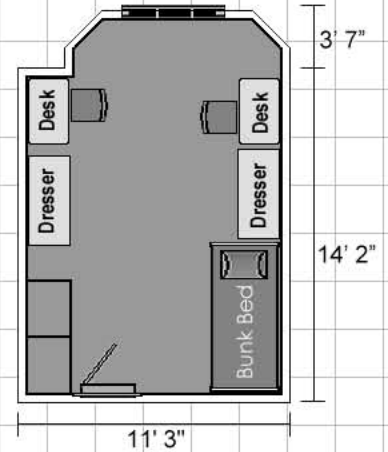

Pemberton Hall :

Virtual tours available at www.eiu.edu/~housing

DOUBLE ROOMS ONLY

double room (133)

double room (240 and 340)

double room (206 and 235)

double room (338)

double room (306 and 335)

double room (238)

double room (27, 127, 227 and 327)

More layouts on back!

DEPARTMENT:

Housing and Dining Services

EASTERN ILLINOIS UNIVERSITY™

Bedding: Bedding in all rooms measure 75" X 36" (twin)

Miscellaneous: *Layouts are not to scale*

double room (201 and 301)

double room (204 and 304)

double room (205 and 305)

double room (207 and 307)

double room (245 and 345)

double room (213 and 313)

double room (22-26, 28-30, 119-126, 128-132, 219-226, 228-233, 319-326 and 328-333)

double room (211 and 311)

double room (212 and 312)