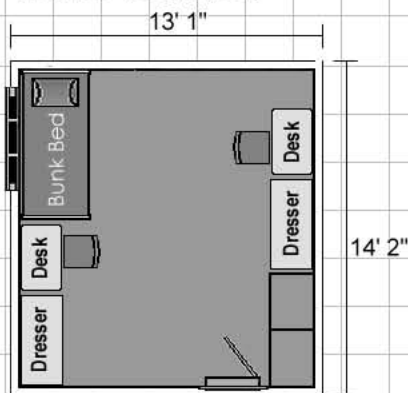

Pemberton Hall :

Virtual tours available at www.eiu.edu/~housing

DOUBLE ROOMS ONLY

double room (133)

double room (240 and 340)

double room (206 and 235)

double room (338)

double room (306 and 335)

double room (238)

double room (27, 127, 227 and 327)

More layouts on back!

DEPARTMENT:

Housing and Dining Services

EASTERN ILLINOIS UNIVERSITY™

Bedding: Bedding in all rooms measure 75" X 36" (twin)

Miscellaneous: *Layouts are not to scale*

double room (201 and 301)

double room (204 and 304)

double room (205 and 305)

double room (207 and 307)

double room (245 and 345)

double room (213 and 313)

double room (22-26, 28-30, 119-126, 128-132, 219-226, 228-233, 319-326 and 328-333)