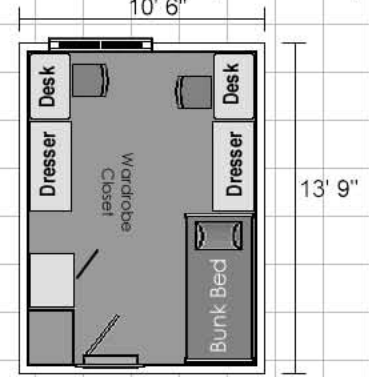

Pemberton Hall :

Virtual tours available at www.eiu.edu/~housing

DOUBLE ROOMS ONLY

double room (133)

double room (240 and 340)

double room (206 and 235)

double room (338)

double room (306 and 335)

double room (238)

double room (27, 127, 227 and 327)

More layouts on back!

DEPARTMENT:

Housing and Dining Services

EASTERN ILLINOIS UNIVERSITY™

Bedding: Bedding in all rooms measure 75" X 36" (twin)

Miscellaneous: *Layouts are not to scale*

double room (201 and 301)

double room (204 and 304)

double room (205 and 305)

double room (207 and 307)

double room (245 and 345)

double room (213 and 313)

double room (22-26, 28-30, 119-126, 128-132, 219-226, 228-233, 319-326 and 328-333)

double room (211 and 311)

double room (212 and 312)