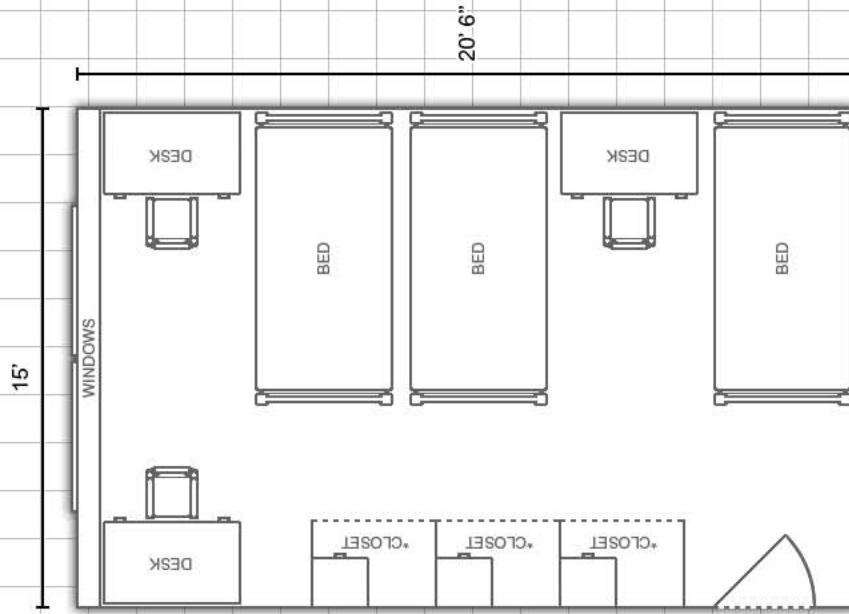

McKinney Hall:

Virtual tours available at www.eiu.edu/~housing

Triple Room:

Double Room:

DEPARTMENT:

**Housing and
Dining Services**

EASTERN ILLINOIS UNIVERSITY

Bedding: Bedding in all rooms measure 80" X 39" (X-long twin)

Miscellaneous: Layouts are not to scale