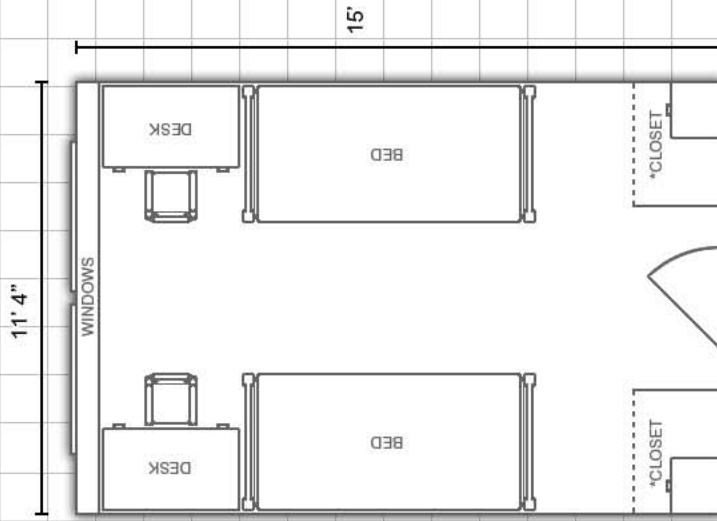

McKinney Hall:

Virtual tours available at www.eiu.edu/~housing

Triple Room:

Double Room:

DEPARTMENT:

**Housing and
Dining Services**

EASTERN ILLINOIS UNIVERSITY

Bedding: Bedding in all rooms measure 80" X 39" (X-long twin)

Miscellaneous: Layouts are not to scale