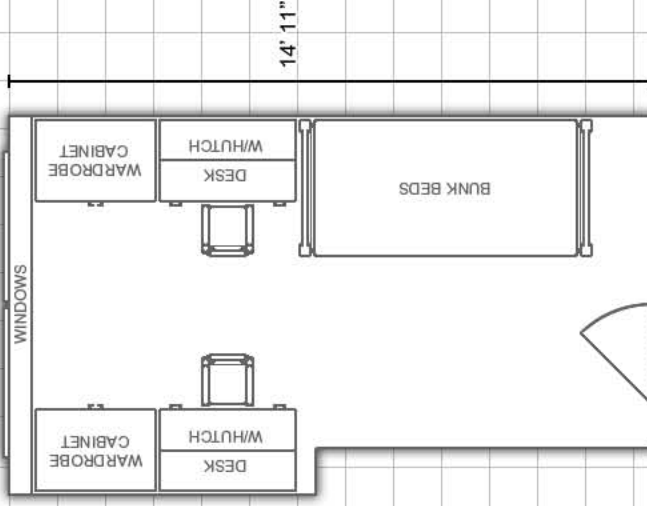

Lincoln Hall:

Virtual tours available at www.eiu.edu/~housing

More layouts
on back!

Double Room:

10' 11"

*Double rooms may contain either closets or wardrobe cabinets

Double Room:

[Room 167]

10' 11"

DEPARTMENT:

Housing and Dining Services

EASTERN ILLINOIS UNIVERSITY

Bedding: Bedding in all rooms measure 80" X 39" (X-long twin)

Furnishings: Rooms are carpeted and feature stackable, loftable and bunkable furniture

Miscellaneous: Layouts are not to scale

Triple Room:

10' 11"

19' 2"