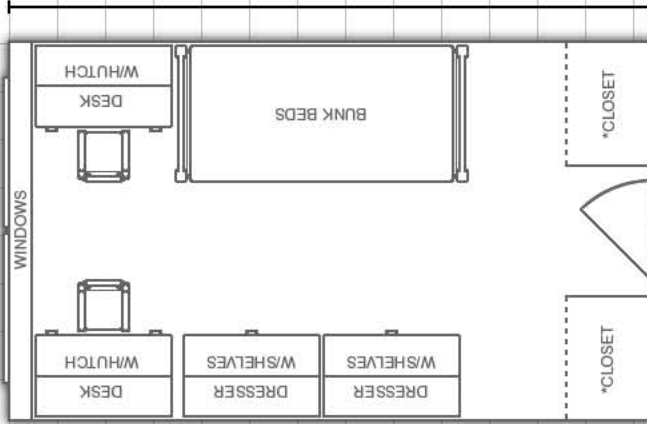

Lincoln Hall:

Virtual tours available at www.eiu.edu/~housing

More layouts
on back!

Double Room:

10' 11"

*Double rooms may contain either closets or wardrobe cabinets

Double Room:

[Room 167]

10' 11"

DEPARTMENT:

Housing and Dining Services

EASTERN ILLINOIS UNIVERSITY

Bedding: Bedding in all rooms measure 80" X 39" (X-long twin)

Furnishings: Rooms are carpeted and feature stackable, loftable and bunkable furniture

Miscellaneous: Layouts are not to scale

Triple Room:

10' 11"

19' 2"