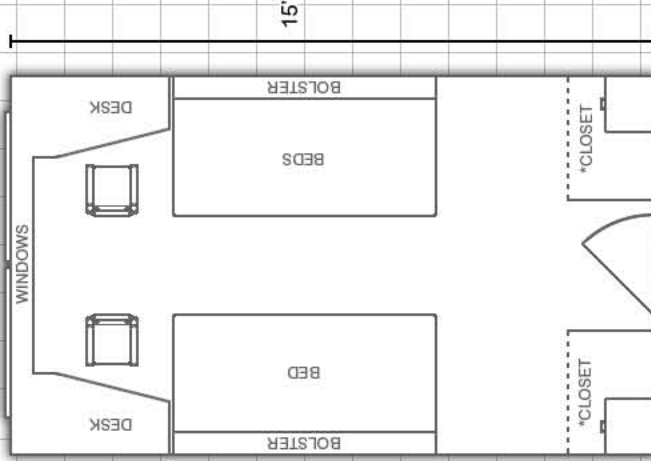

Lawson Hall:

Virtual tours available at www.eiu.edu/~housing

More layouts on back!

Double Room:

[Third and ninth floor rooms]

11'

Double Room:

[Standard]

11'

*Closets include an immovable chest of drawers

DEPARTMENT:

Housing and Dining Services

EASTERN ILLINOIS UNIVERSITY

Bedding:

Bedding in all rooms measure 80" X 39" (X-long twin)

Furnishings:

Rooms are on the third and ninth floor are carpeted and feature stackable, loftable and bunkable furniture

Miscellaneous:

Layouts are not to scale