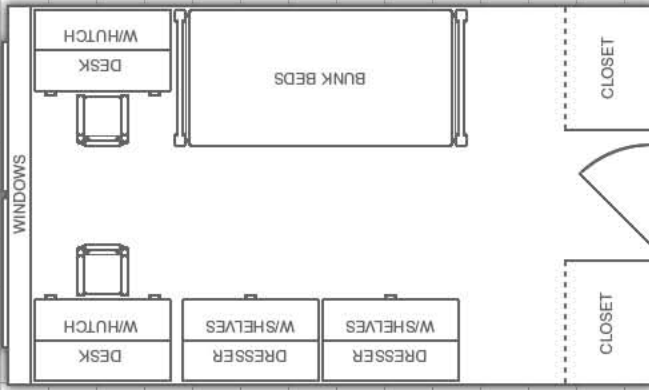

Lawson Hall:

Virtual tours available at www.eiu.edu/~housing

More layouts on back!

Double Room:

[Third and ninth floor rooms]

11'

Double Room:

[Standard]

11'

*Closets include an immovable chest of drawers

DEPARTMENT:

Housing and Dining Services

EASTERN ILLINOIS UNIVERSITY

Bedding:

Bedding in all rooms measure 80" X 39" (X-long twin)

Furnishings:

Rooms are on the third and ninth floor are carpeted and feature stackable, loftable and bunkable furniture

Miscellaneous:

Layouts are not to scale