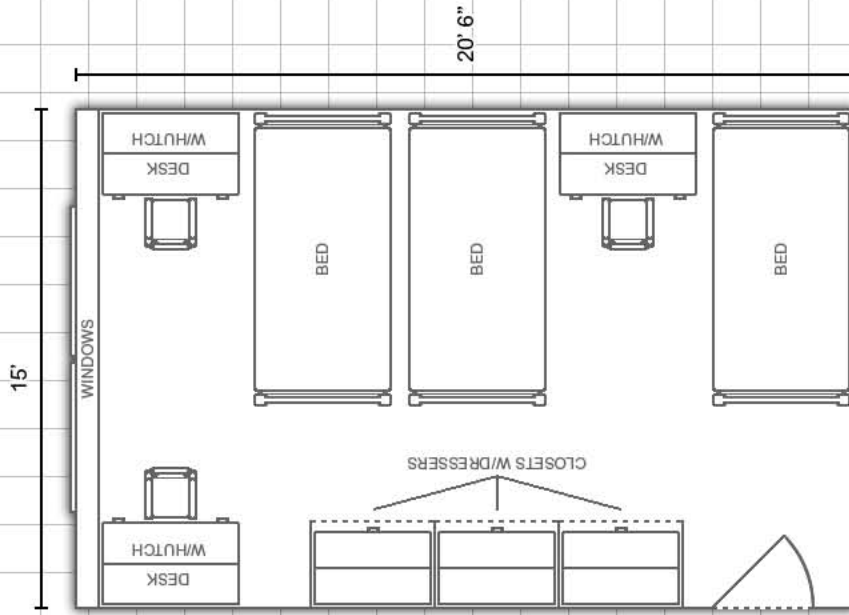

Ford Hall:

Virtual tours available at www.eiu.edu/~housing

Triple Room:

Double Room:

DEPARTMENT:

Housing and Dining Services

EASTERN ILLINOIS UNIVERSITY

Bedding: Bedding in all rooms measure 80" X 39" (X-long twin)

Furnishings: Rooms feature stackable, loftable and bunkable furniture

Miscellaneous: Layouts are not to scale