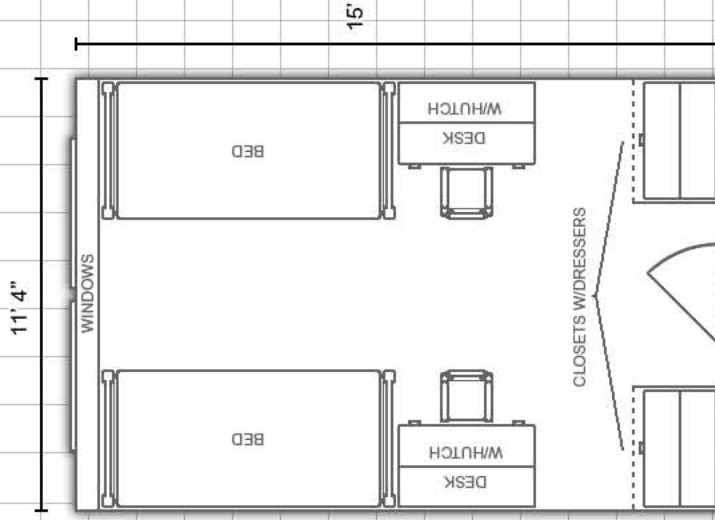

Ford Hall:

Virtual tours available at www.eiu.edu/~housing

Triple Room:

Double Room:

DEPARTMENT:

Housing and Dining Services

EASTERN ILLINOIS UNIVERSITY

Bedding: Bedding in all rooms measure 80" X 39" (X-long twin)

Furnishings: Rooms feature stackable, loftable and bunkable furniture

Miscellaneous: Layouts are not to scale