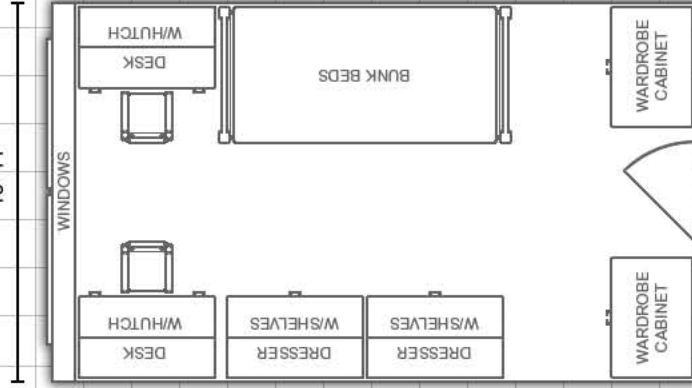

Douglas Hall:

Virtual tours available at www.eiu.edu/~housing

More layouts
on back!

Double Room:

[Rooms 1-8, 10 and 12]

10' 11"

14' 11"

Double Room:

10' 11"

14' 11"

DEPARTMENT:

**Housing and
Dining Services**

EASTERN ILLINOIS UNIVERSITY

Bedding: Bedding in all rooms measure
80" X 39" (x-long twin)

Furnishings: Rooms are carpeted and feature
stackable, loftable and
bunkable furniture

Miscellaneous: Layouts are not to scale

Triple Room:

10' 11"

19' 2"