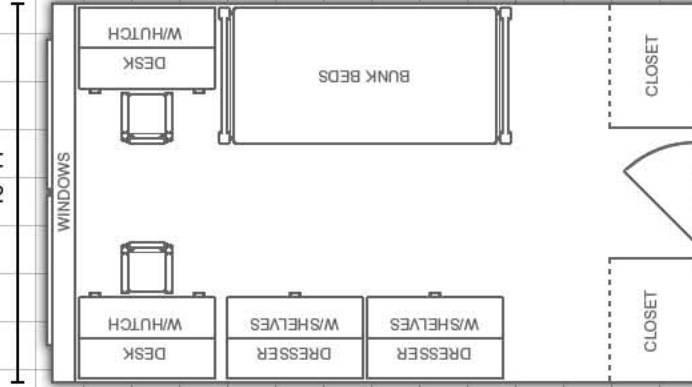

Douglas Hall:

Virtual tours available at www.eiu.edu/~housing

More layouts
on back!

Double Room:

[Rooms 1-8, 10 and 12]

10' 11"

14' 11"

Double Room:

10' 11"

14' 11"

DEPARTMENT:

**Housing and
Dining Services**

EASTERN ILLINOIS UNIVERSITY

Bedding: Bedding in all rooms measure
80" X 39" (x-long twin)

Furnishings: Rooms are carpeted and feature
stackable, loftable and
bunkable furniture

Miscellaneous: Layouts are not to scale

Triple Room:

10' 11"

19' 2"