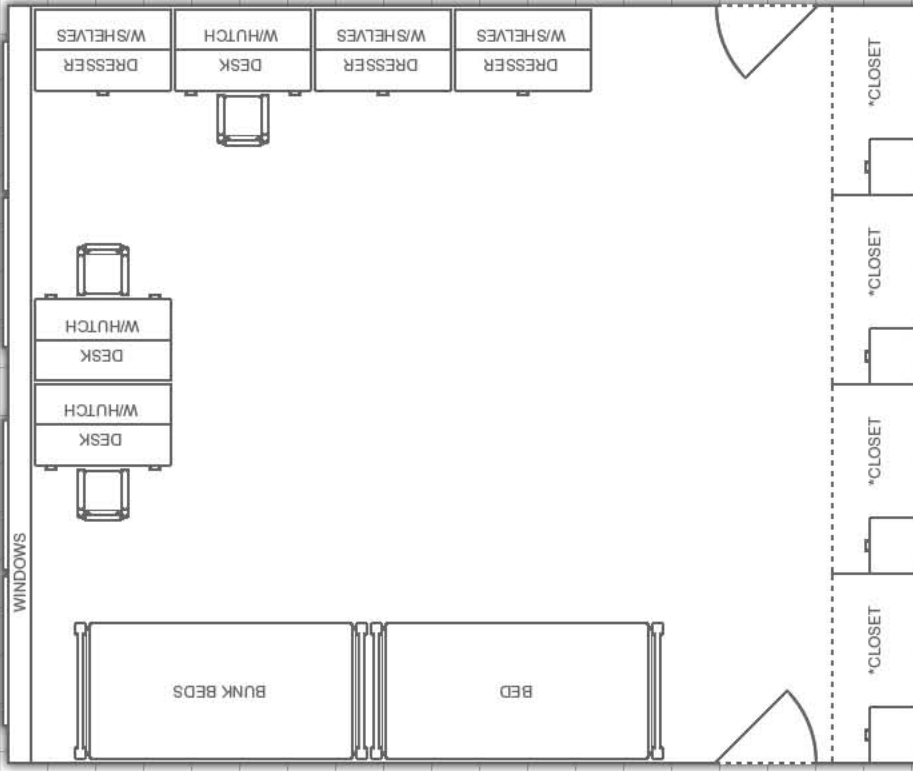

Andrews Hall:

Virtual tours available at www.eiu.edu/~housing

Triple Room:

[Second, third and eighth floor rooms]

19' 2"

*Closets include an immovable chest of drawers

DEPARTMENT:

Bedding:

Bedding in all rooms measure 80" X 39" (x-long twin)

Furnishings:

Non-standard rooms are carpeted and feature stackable, loftable and bunkable furniture

Miscellaneous:

Layouts are not to scale

Triple Room:

[Standard]

19' 2"

*Closets include an immovable chest of drawers

DEPARTMENT:

Bedding:

Bedding in all rooms measure 80" X 39" (x-long twin)

Furnishings:

Non-standard rooms are carpeted and feature stackable, loftable and bunkable furniture

Miscellaneous:

Layouts are not to scale

TRIPLE ROOMS ONLY

22' 7"

22' 7"