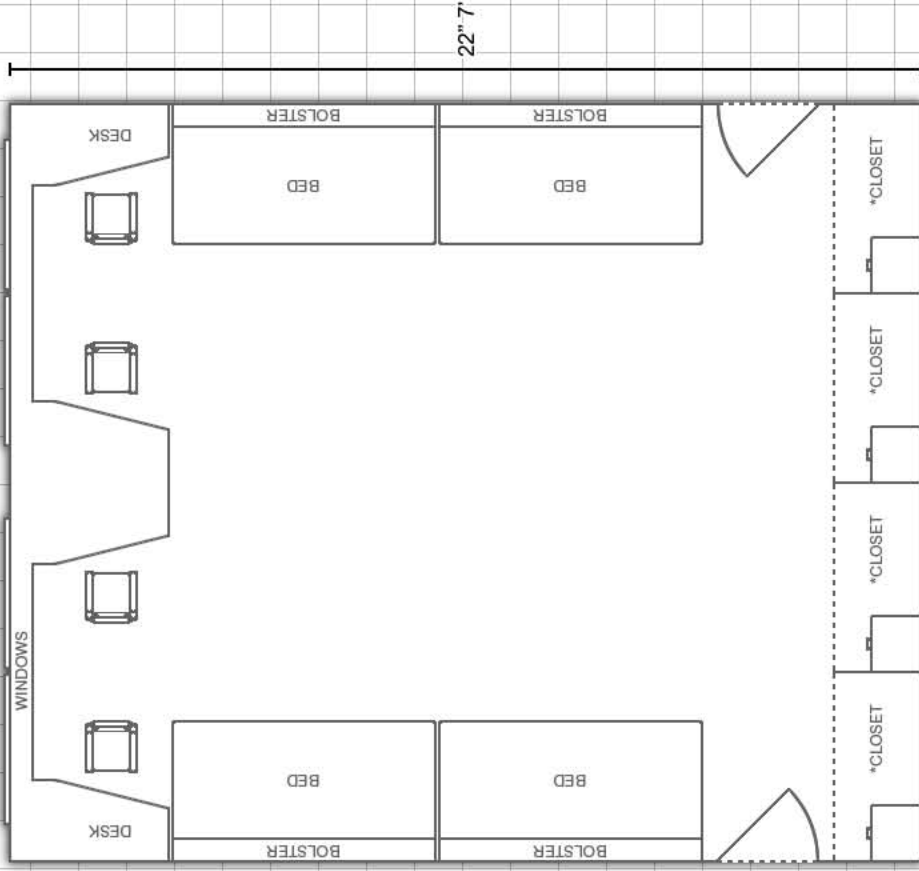

Andrews Hall:

Virtual tours available at www.eiu.edu/~housing

Triple Room:

[Second, third and eighth floor rooms]

19' 2"

*Closets include an immovable chest of drawers

DEPARTMENT:

Bedding:

Bedding in all rooms measure 80" X 39" (x-long twin)

Furnishings:

Non-standard rooms are carpeted and feature stackable, loftable and bunkable furniture

Miscellaneous:

Layouts are not to scale

Triple Room:

[Standard]

19' 2"

*Closets include an immovable chest of drawers

DEPARTMENT:

Bedding:

Bedding in all rooms measure 80" X 39" (x-long twin)

Furnishings:

Non-standard rooms are carpeted and feature stackable, loftable and bunkable furniture

Miscellaneous:

Layouts are not to scale

TRIPLE ROOMS ONLY

22' 7"

22' 7"