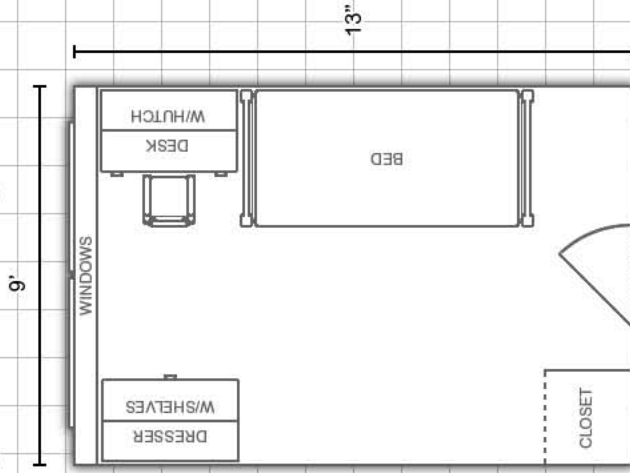

Andrews Hall:

Virtual tours available at www.eiu.edu/~housing

DOUBLE & SINGLE ROOMS ONLY

More layouts on back!

Double Room:

[Second, third and eighth floors, and rooms 501-514 and 617-630]

Double Room:

[Rooms 917-930]

Double Room:

[Standard]

Department:

Bedding: Bedding in all rooms measure 80" X 39" (x-long twin)

Closets: Closets in all standard rooms and rooms 917-930 include immovable chest of drawers

Furnishings: Furniture in second, third and eighth floor rooms, as well as rooms 501-514 and 617-630, are movable stackable and loftable

Rooms 917-930 are movable, but not loftable or stackable

All non-standard rooms are carpeted

Miscellaneous: Layouts are not to scale

Single Room:

[Rooms 215, 216, 315, 316,
815 and 816]

Single Room:

[Standard]