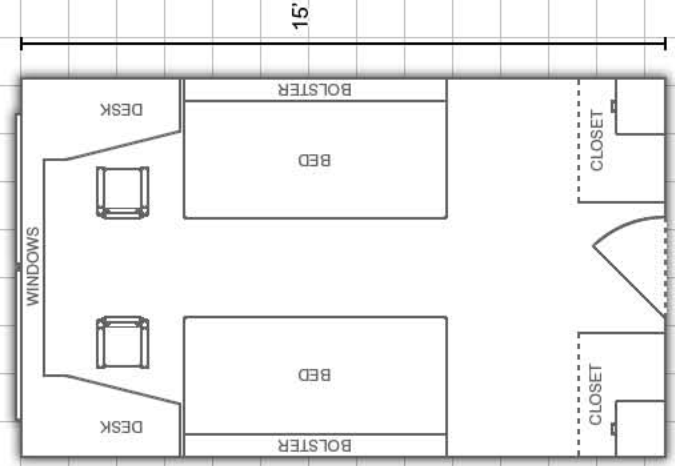

Andrews Hall:

Virtual tours available at www.eiu.edu/~housing

DOUBLE & SINGLE ROOMS ONLY

More layouts on back!

Double Room:

[Second, third and eighth floors, and rooms 501-514 and 617-630]

Double Room:

[Rooms 917-930]

Double Room:

[Standard]

Department:

Bedding: Bedding in all rooms measure 80" X 39" (x-long twin)

Closets: Closets in all standard rooms and rooms 917-930 include immovable chest of drawers

Furnishings: Furniture in second, third and eighth floor rooms, as well as rooms 501-514 and 617-630, are movable stackable and loftable

Rooms 917-930 are movable, but not loftable or stackable

All non-standard rooms are carpeted

Miscellaneous: Layouts are not to scale

Single Room:

[Rooms 215, 216, 315, 316,
815 and 816]

Single Room:

[Standard]