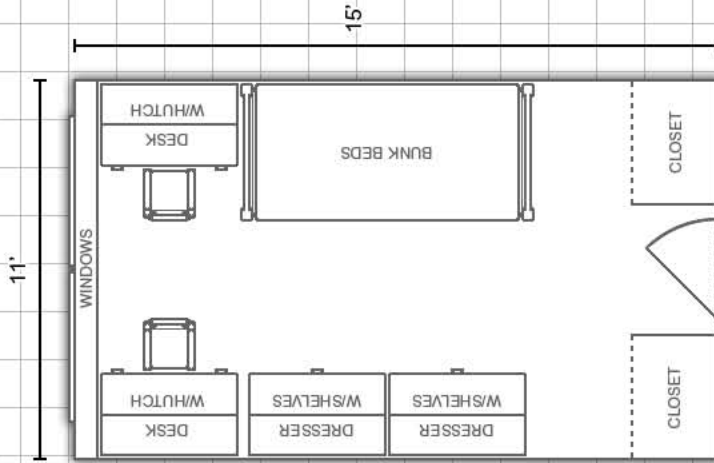

Andrews Hall:

Virtual tours available at www.eiu.edu/~housing

DOUBLE & SINGLE ROOMS ONLY

More layouts on back!

Double Room:

[Second, third and eighth floors, and rooms 501-514 and 617-630]

Double Room:

[Rooms 917-930]

Double Room:

[Standard]

Department:

Bedding: Bedding in all rooms measure 80" X 39" (x-long twin)

Closets: Closets in all standard rooms and rooms 917-930 include immovable chest of drawers

Furnishings: Furniture in second, third and eighth floor rooms, as well as rooms 501-514 and 617-630, are movable stackable and loftable

Rooms 917-930 are movable, but not loftable or stackable

All non-standard rooms are carpeted

Miscellaneous: Layouts are not to scale

Single Room:

[Rooms 215, 216, 315, 316,
815 and 816]

Single Room:

[Standard]