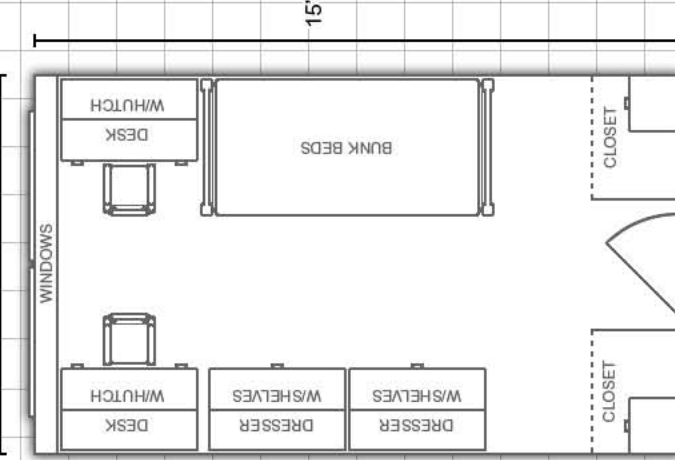

Andrews Hall:

Virtual tours available at www.eiu.edu/~housing

DOUBLE & SINGLE ROOMS ONLY

More layouts on back!

Double Room:

[Second, third and eighth floors, and rooms 501-514 and 617-630]

Double Room:

[Rooms 917-930]

Double Room:

[Standard]

Department:

Bedding: Bedding in all rooms measure 80" X 39" (x-long twin)

Closets: Closets in all standard rooms and rooms 917-930 include immovable chest of drawers

Furnishings: Furniture in second, third and eighth floor rooms, as well as rooms 501-514 and 617-630, are movable stackable and loftable

Rooms 917-930 are movable, but not loftable or stackable

All non-standard rooms are carpeted

Miscellaneous: Layouts are not to scale

Single Room:

[Rooms 215, 216, 315, 316,
815 and 816]

Single Room:

[Standard]