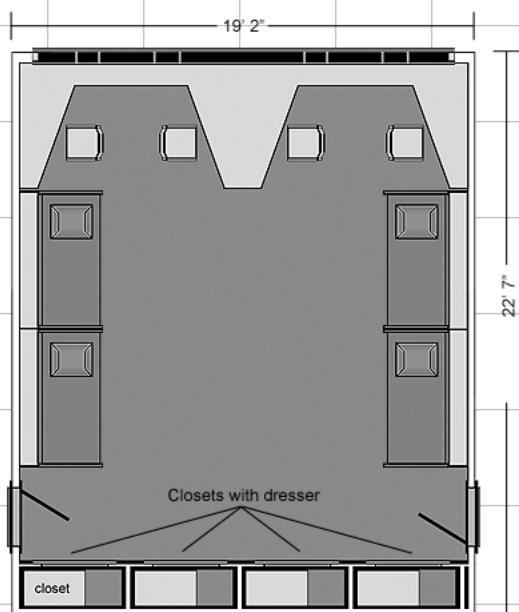

All rooms have 8' ceilings. Layouts not to scale. Desks and dressers are immovable in standard double & single rooms.

andrews hall

triple room layouts

triple rooms (standard)

triple rooms (2nd and 3rd floor)

Go to www.eiu.edu/~housing for a virtual tour.

Bedding in all rooms measure 80" X 39" (x-long twin). All non-standard rooms are carpeted. Non-standard rooms on the 2nd and 3rd floors feature furniture that is stackable, loftable and bunkable.