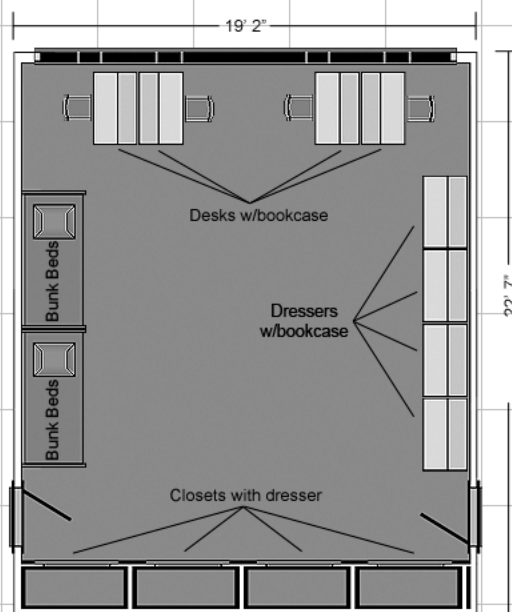

All rooms have 8' ceilings. Layouts not to scale. Desks and dressers are immovable in standard double & single rooms.

andrews hall

triple room layouts

triple rooms (standard)

triple rooms (2nd and 3rd floor)

Go to www.eiu.edu/~housing for a virtual tour.

Bedding in all rooms measure 80" X 39" (x-long twin). All non-standard rooms are carpeted. Non-standard rooms on the 2nd and 3rd floors feature furniture that is stackable, loftable and bunkable.