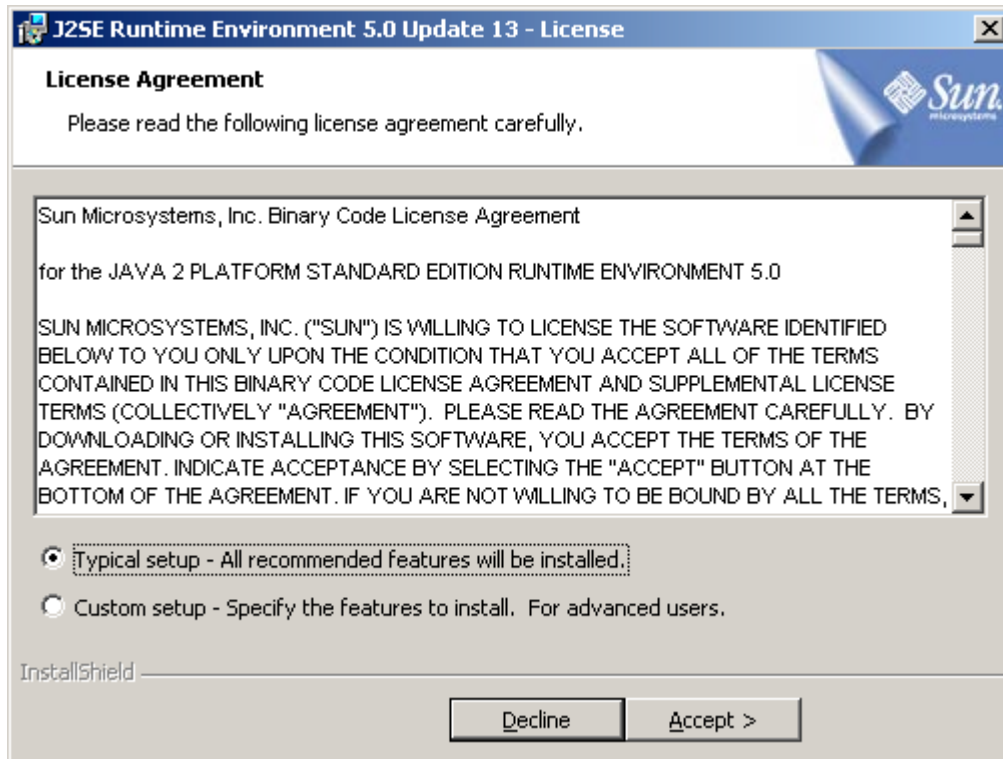

Install Java Plugin

Click on the Link Below to Install Java Plugin:

<https://syserp10.eiu.edu:9098/jpiinstall.html>

Install Java Plugin

Click on Run:

Click on Run:

Install Java Plugin

Click on Accept: