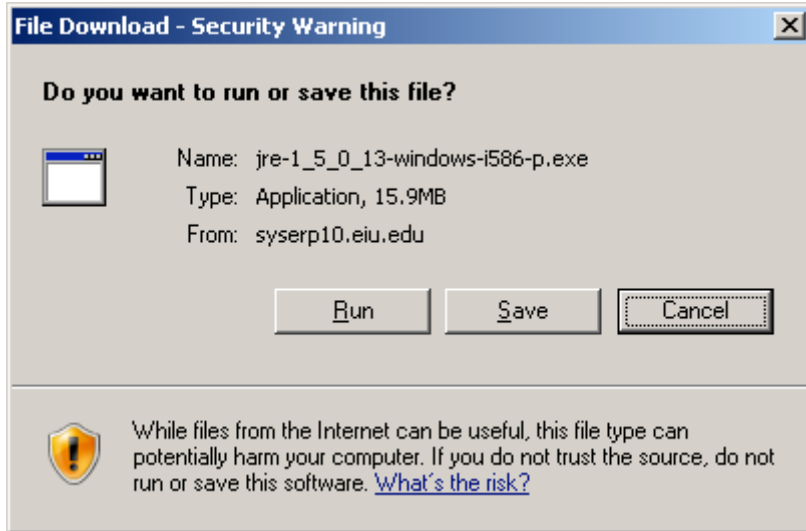

Install Java Plugin

Click on the Link Below to Install Java Plugin:

<https://syserp10.eiu.edu:9098/jpiinstall.html>

Install Java Plugin

Click on Run:

Click on Run:

Install Java Plugin

Click on Accept: