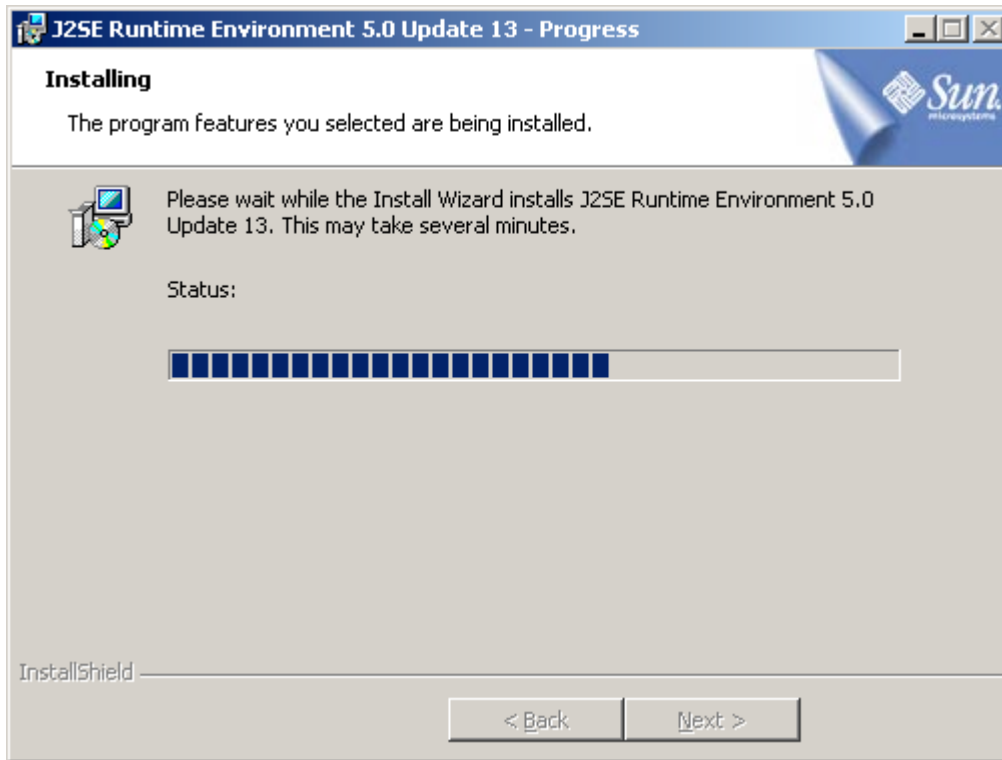

Install Java Plugin

Wait While the Java Plugin is installed