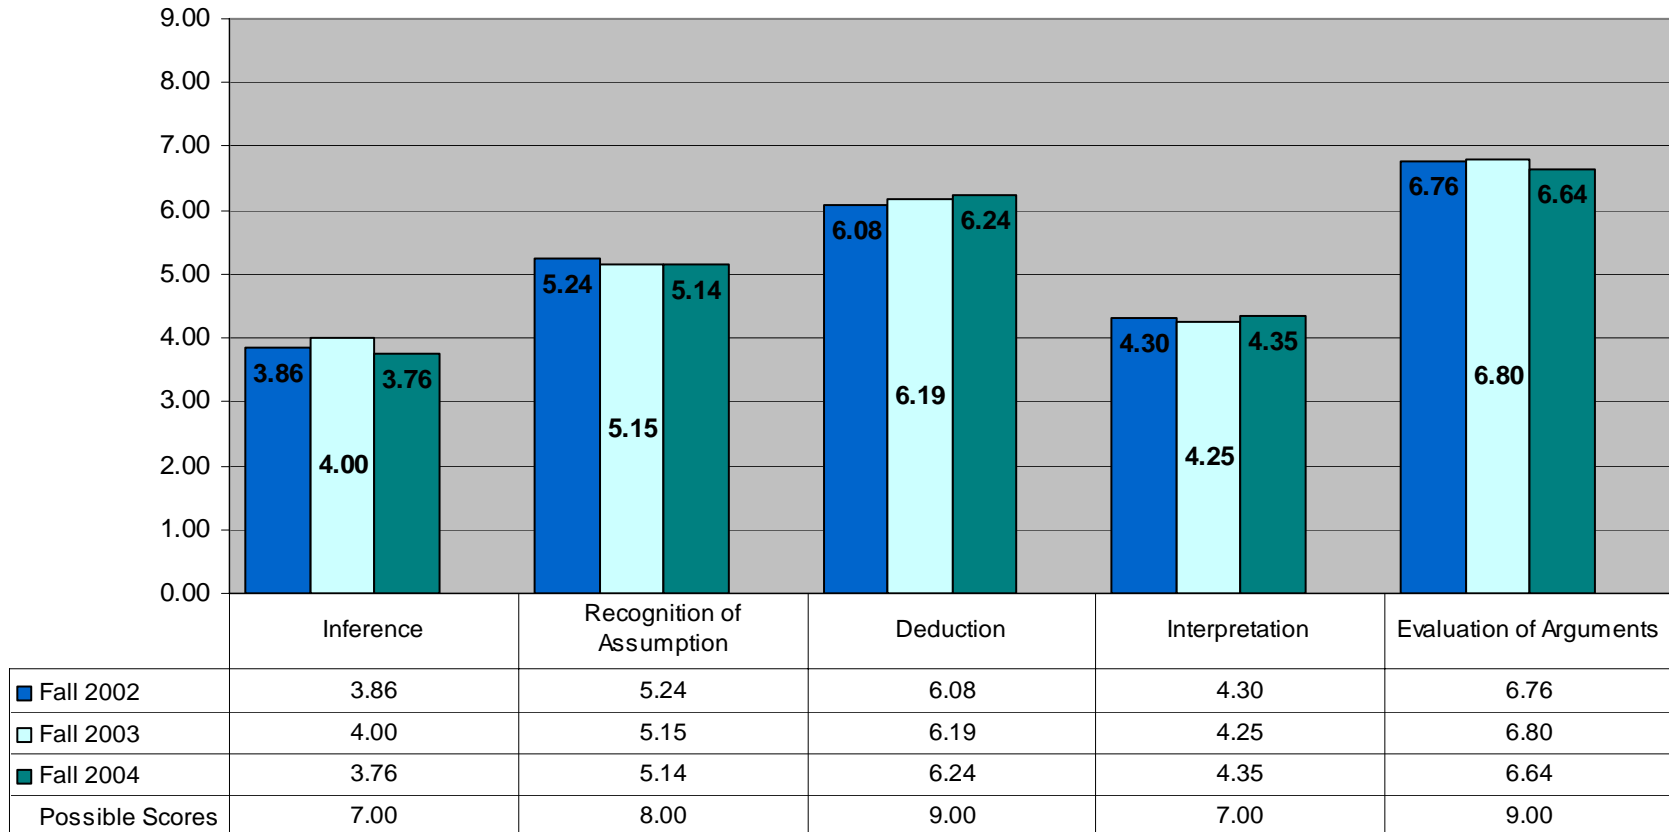

Watson Glaser Analysis

Comparison of All Fall Semesters

We provide these subscores for departments' use; however, the Psychological Corporation, which owns this appraisal, has alerted us to the fact that these subscores may not be valid given the number of questions asked per subscore. The only valid score is the composite.

Watson Glaser Analysis

Comparison of All Summer Semesters

We provide these subscores for departments' use; however, the Psychological Corporation, which owns this appraisal, has alerted us to the fact that these subscores may not be valid given the number of questions asked per subscore. The only valid score is the composite.

Watson Glaser

Total Composite Mean by Semester