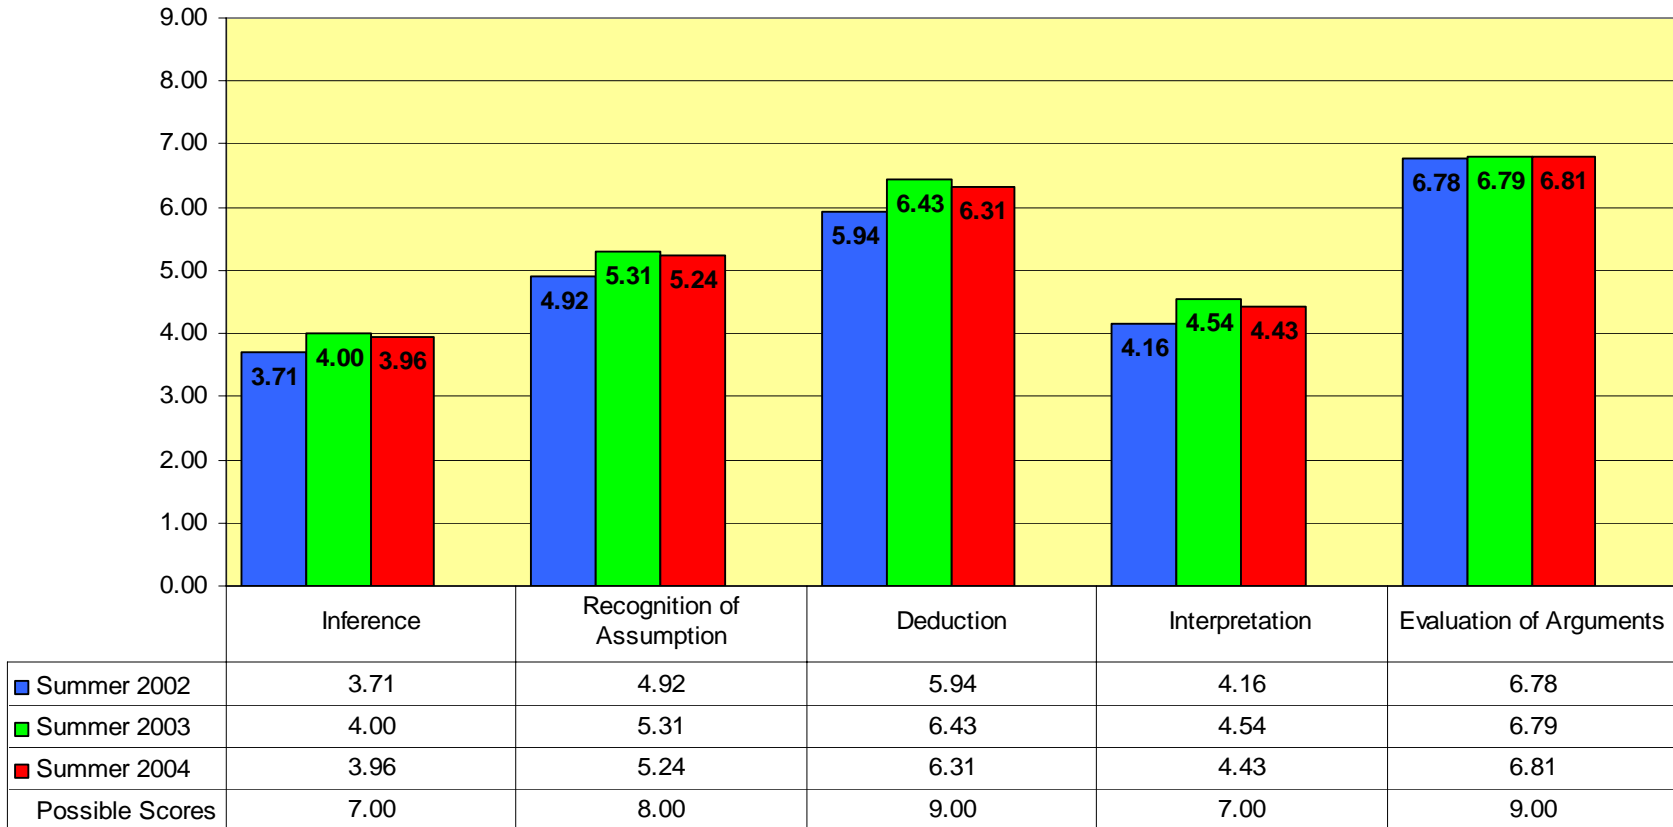

Watson Glaser Analysis

Comparison of All Fall Semesters

We provide these subscores for departments' use; however, the Psychological Corporation, which owns this appraisal, has alerted us to the fact that these subscores may not be valid given the number of questions asked per subscore. The only valid score is the composite.

Watson Glaser Analysis

Comparison of All Summer Semesters

We provide these subscores for departments' use; however, the Psychological Corporation, which owns this appraisal, has alerted us to the fact that these subscores may not be valid given the number of questions asked per subscore. The only valid score is the composite.

Watson Glaser

Total Composite Mean by Semester