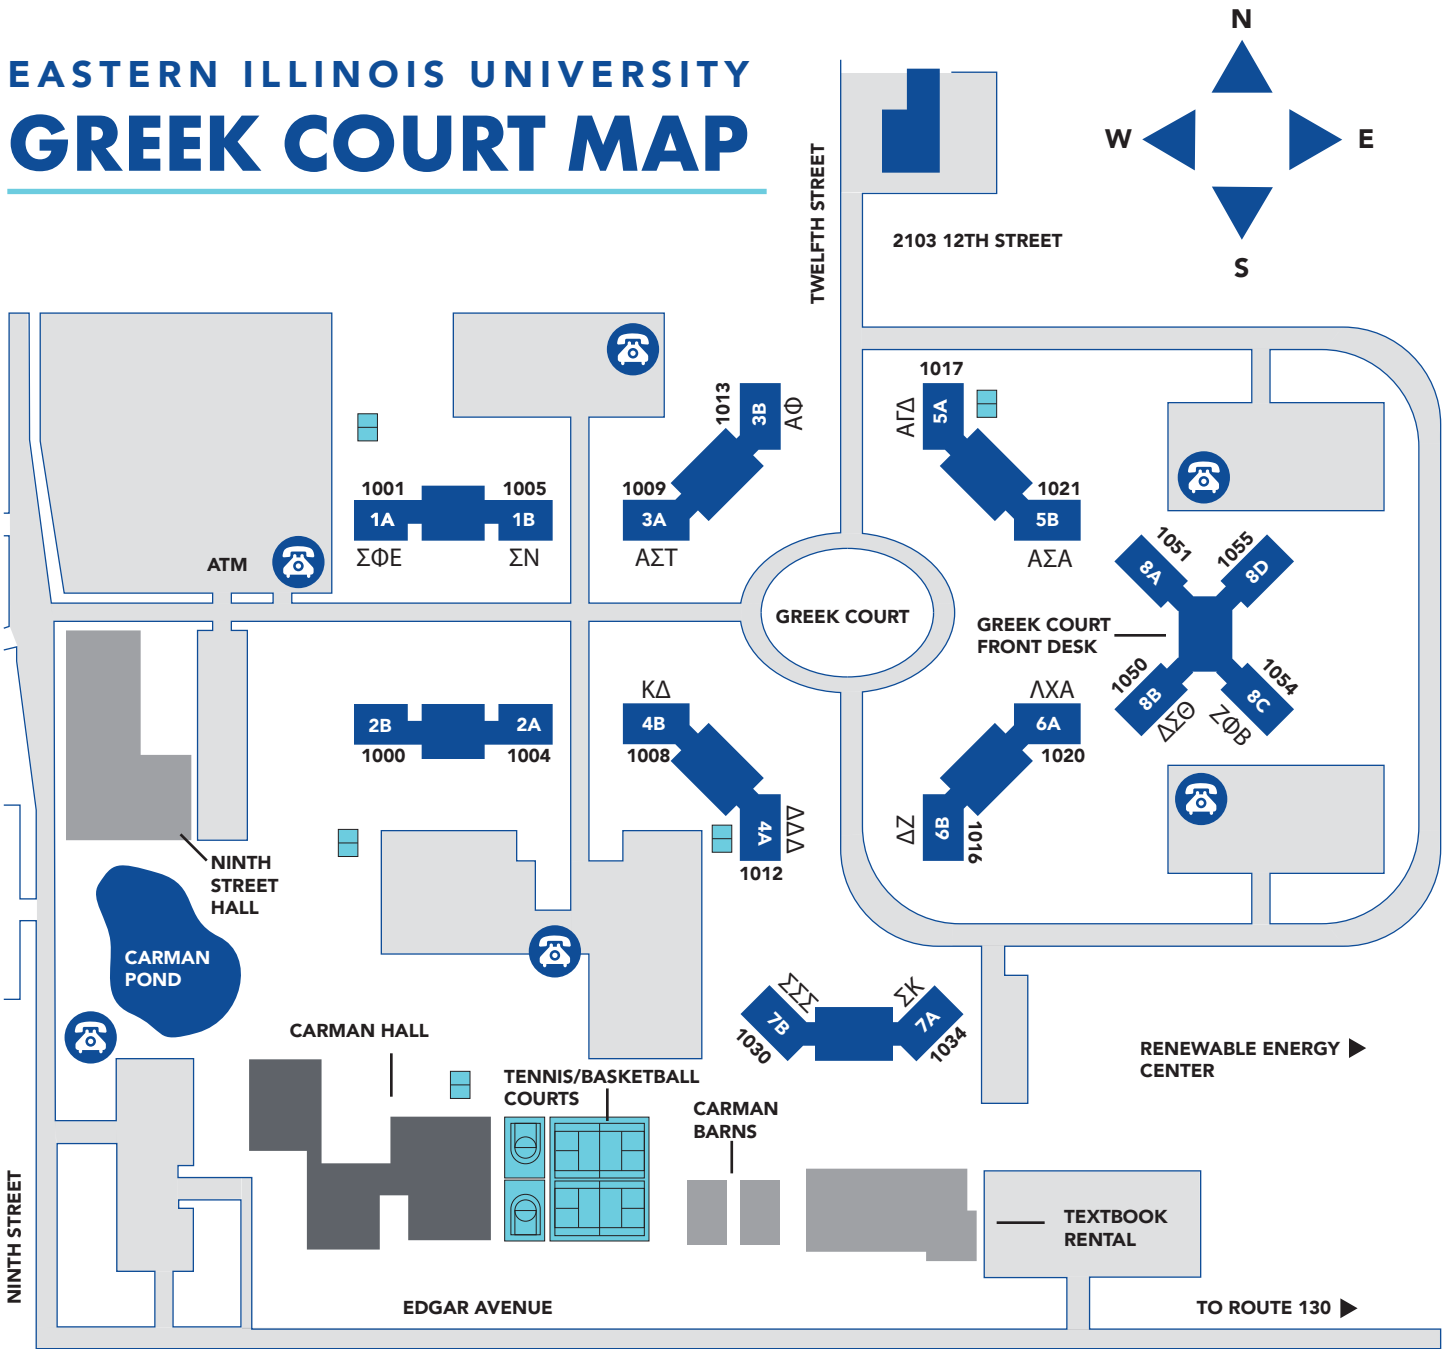

EASTERN ILLINOIS UNIVERSITY GREEK COURT MAP

CAMPUS BUILDING LEGEND

map not to scale

- GREEK COURT
- RESIDENCE HALL
- ACADEMIC/SERVICE BUILDING
- STREET/PARKING
- EMERGENCY PHONE
- VOLLEYBALL/BASKETBALL/TENNIS COURTS

*Street Addresses: All on-campus fraternity or sorority residences are located on Greek Court unless otherwise noted.