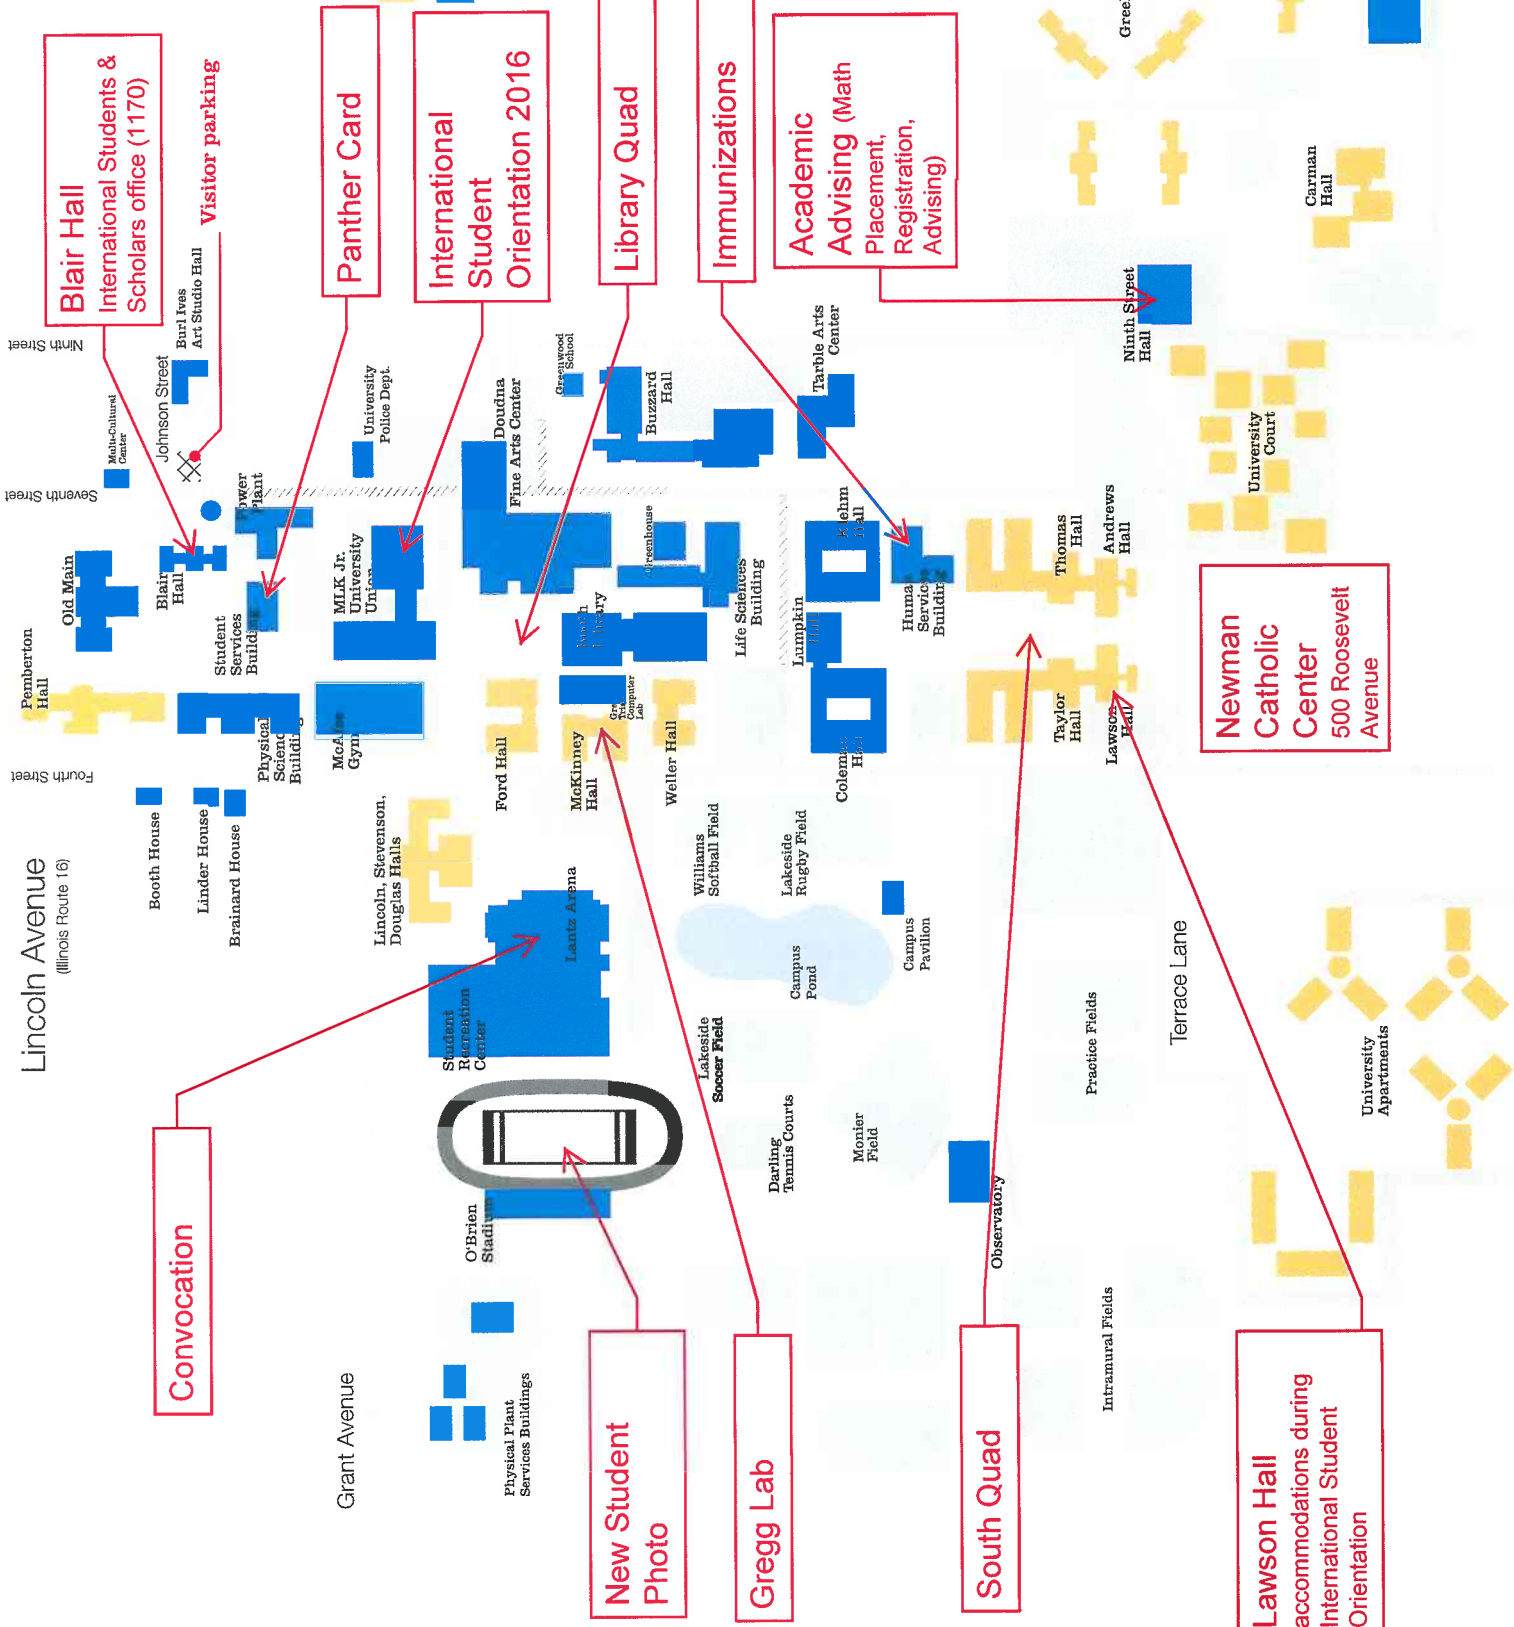

Lincoln Avenue  
(Illinois Route 16)

Convocation

Blair Hall  
International Students & Scholars office (1170)  
Visitor parking

Panther Card

International Student Orientation 2016

Library Quad

Immunizations

Academic Advising (Math Placement, Registration, Advising)

New Student Photo

Gregg Lab

South Quad

Lawson Hall accommodations during International Student Orientation

Newman Catholic Center  
500 Roosevelt Avenue

Grant Avenue

Residential  
Academic/Instructional  
Streets closed

Edgar Drive

To Illinois Route 130