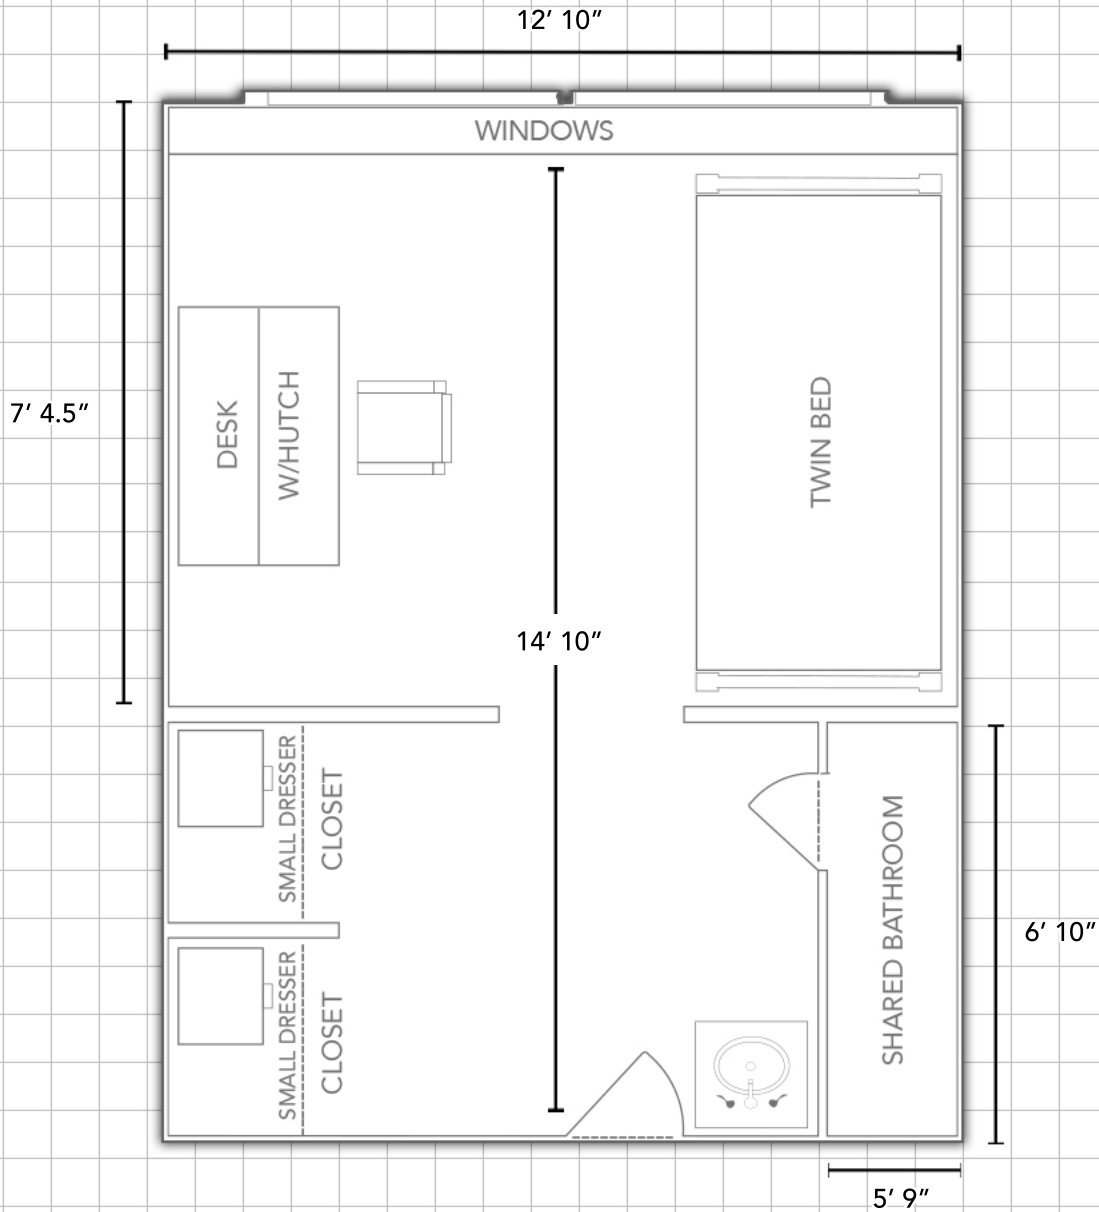

GREEK COURT

Information available at WWW.EIU.EDU/HOUSING

Single Room:

Department:

Furnishings:

Most residential rooms are carpeted. Rooms in Greek Court contain a x-long twin bed, a desk/hutch, desk, chair, and small dresser. Some buildings may have a slightly different configuration.

Bedding:

Bedding in all rooms measure 80" X 39" (x-long twin)

Miscellaneous:

Layouts are not to scale